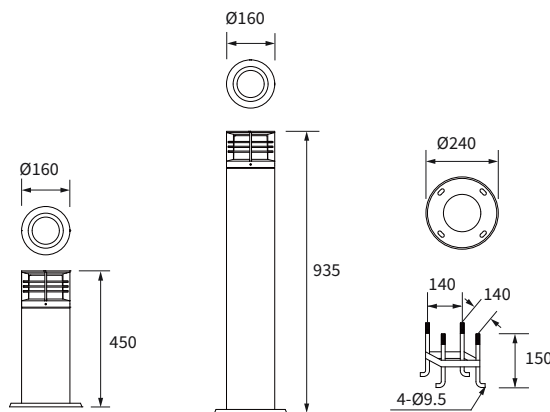

FEATURES

HOUSING	Die-cast aluminum
FINISH	Dark grey
RATED POWER	8.5W
WORKING VOLTAGE	220-240V ac 50-60Hz
MOUNTING	Ground mounted
LAMP LIFE	50,000 hrs
DIMENSIONS	Ø160x450, 935mm
OPERATION TEMP	-30° C - +50° C
CONTROL	On/Off
DIFFUSER	Frosted crystal glass

LUMILEDS
LED Quality

220-240V AC
Working Voltage

8.5W
Rated power

ELECTRICAL DATA

RATED POWER	8.5W
COLORS	3000K, 4000K
CRI	80
LUMEN OUTPUT	338 lm

DIMENSION

ORDERING LOGIC

PRODUCT	WATTAGE	COLOR TEMPERATURE	HEIGHT	CONTROL	FINISH
BCN-BL	8.5 - 8.5W	(CT30)	3000K	ND - Non Dimmable	DG - Dark Grey
		(CT40)	4000K		
		(CTXX)	Custom		

Sample: BCN-BL - 8.5 - CT30 - 450 - ND - DG