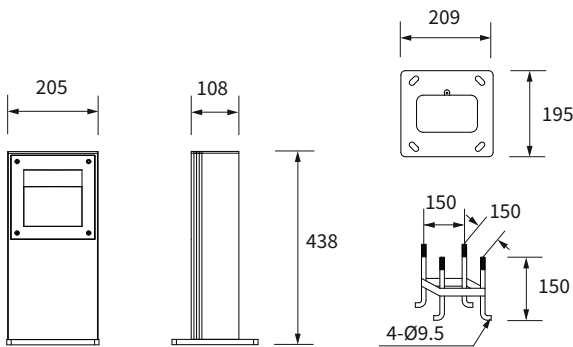

FEATURES

HOUSING	Die-cast aluminum
FINISH	Dark grey
RATED POWER	8W
WORKING VOLTAGE	220-240V ac 50-60Hz
MOUNTING	Ground mounted
LAMP LIFE	50,000 hrs
DIMENSIONS	205x108x438mm
OPERATION TEMP	-30° C - +50° C
CONTROL	On/Off

LUMILEDS
LED Quality

220-240V AC
Working Voltage

8W
Rated power

ELECTRICAL DATA

RATED POWER	8W
COLORS	3000K, 4000K
CRI	80
LUMEN OUTPUT	323 lm

DIMENSION

ORDERING LOGIC

PRODUCT	WATTAGE	COLOR TEMPERATURE	CONTROL	FINISH
DN-BL	8 - 8W	(CT30) 3000K (CT40) 4000K (CTXX) Custom	ND - Non Dimmable	DG - Dark Grey