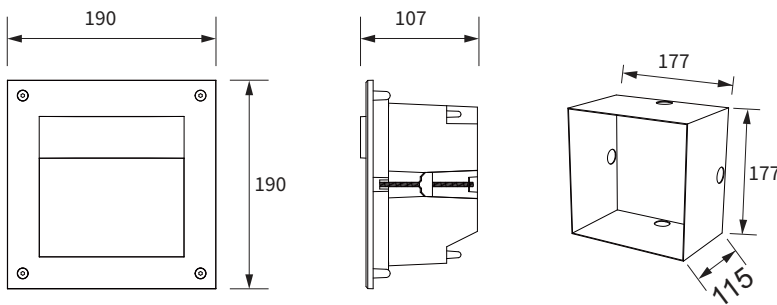

### FEATURES

|                 |                      |
|-----------------|----------------------|
| HOUSING         | Die-cast aluminum    |
| FINISH          | Dark grey            |
| RATED POWER     | 8W                   |
| WORKING VOLTAGE | 220-240V ac 50-60Hz  |
| MOUNTING        | Wall recessed        |
| LAMP LIFE       | 50,000 hrs           |
| DIMENSIONS      | 190x190x107mm        |
| OPERATION TEMP  | -30° C - +50° C      |
| DIFFUSER        | Clear tempered glass |

### DIMENSION

Recessed housing