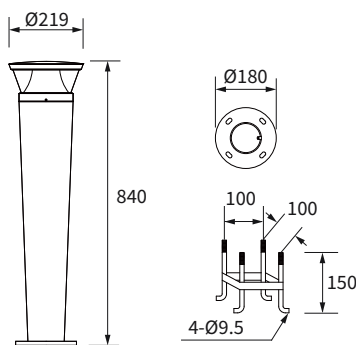

FEATURES

HOUSING	Die-cast aluminum
FINISH	Dark grey
RATED POWER	14W
WORKING VOLTAGE	220-240V ac 50-60Hz
RADIANCE ANGLE	360°
MOUNTING	Surface mounted(Floor)
LAMP LIFE	50,000 hrs
DIMENSIONS	Ø219x840(H)mm
OPERATION TEMP	-30° C - +50° C
CONTROL	On/Off

LUMILEDS
LED Quality

V 220-240V AC
Working Voltage

W 14W
Rated power

ELECTRICAL DATA

RATED POWER	14W
COLORS	3000K, 4000K
CRI	80
LUMEN OUTPUT	1159lm

DIMENSION

ORDERING LOGIC

PRODUCT	WATTAGE	COLOR TEMPERATURE	OPTIC	CONTROL	FINISH
TCI-BL	14 - 14W	(CT30) 3000K (CT40) 4000K (CTXX) Custom	360 - 360°	ND - Non Dimmable	DG - Dark Grey