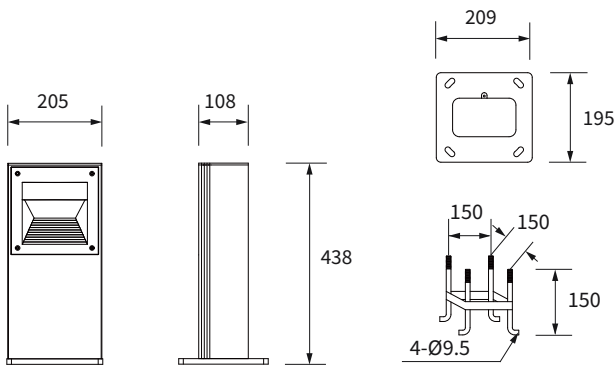

FEATURES

HOUSING	Die-cast aluminum
FINISH	Dark grey
RATED POWER	8W
WORKING VOLTAGE	220-240V ac 50-60Hz
MOUNTING	Surface mounted(Floor)
LAMP LIFE	50,000 hrs
DIMENSIONS	205x108x438mm
OPERATION TEMP	-30° C - +50° C
CONTROL	On/Off

LUMILEDS
LED Quality

220-240V AC
Working Voltage

8W
Rated power

ELECTRICAL DATA

RATED POWER	8W
COLORS	3000K, 4000K
CRI	80
LUMEN OUTPUT	370 lm

DIMENSION

ORDERING LOGIC

PRODUCT	WATTAGE	COLOR TEMPERATURE	CONTROL	FINISH
BRW-BL	8 - 8W	(CT30) 3000K (CT40) 4000K (CTXX) Custom	ND - Non Dimmable	DG - Dark Grey