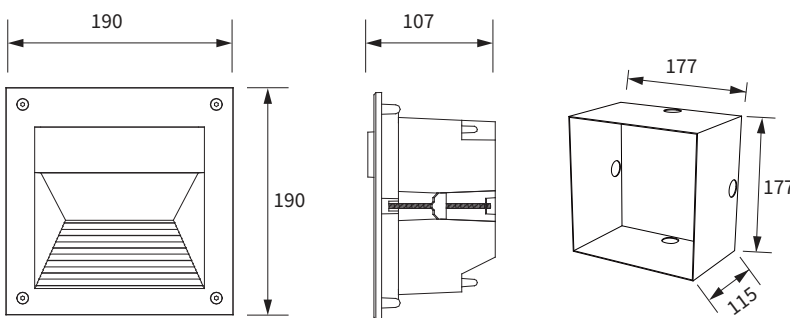

FEATURES

HOUSING	Die-cast aluminum
FINISH	Dark grey
RATED POWER	8W
WORKING VOLTAGE	220-240V ac 50-60Hz
MOUNTING	Wall recessed
LAMP LIFE	50,000 hrs
DIMENSIONS	190x190x107mm
OPERATION TEMP	-30° C - +50° C
DIFFUSER	Clear tempered glass

LUMILEDS
LED Quality

220-240V AC
Working Voltage

8W
Rated power

ELECTRICAL DATA

RATED POWER	8W
COLORS	3000K, 4000K
CRI	80
LUMEN OUTPUT	370 lm

DIMENSION

Recessed housing

ORDERING LOGIC