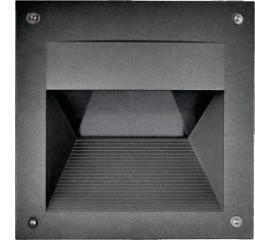

BURROW WALL LIGHT

BRW-WL

Mono IP65 CE

YYZ Burrow is a recessed wall luminaire developed to brighten the floor using the high performance of the LED light sources. The outdoor lighting fixture is designed with a simple square shape with the point frame in the centre to complete the unique and contemporary look. The special feature of lighting design is to make the eyes comfortable and minimize the dark zone area from the wall. It is specially designed to create a beautiful shape of the light pattern on the floor.

FEATURES

HOUSING	Die-cast aluminum
FINISH	Dark grey
RATED POWER	8W
WORKING VOLTAGE	220-240V ac 50-60Hz
MOUNTING	Wall recessed
LAMP LIFE	50,000 hrs
DIMENSIONS	190x190x107mm
OPERATION TEMP	-30° C - +50° C
DIFFUSER	Clear tempered glass

LUMILEDS
LED Quality

220-240V AC
Working Voltage

8W
Rated power

ELECTRICAL DATA

RATED POWER	8W
COLORS	3000K, 4000K
CRI	80
LUMEN OUTPUT	370 lm

DIMENSION

Recessed housing

ORDERING LOGIC