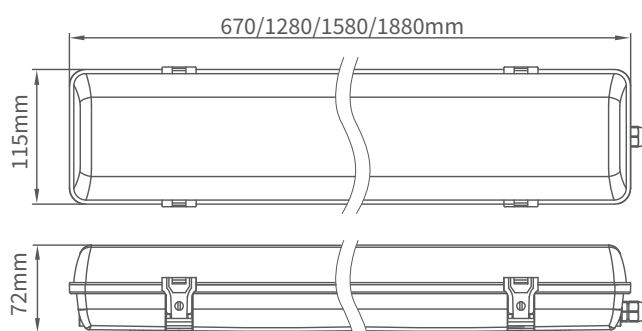

### FEATURES

HOUSING	RAL 7035 Light grey polycarbonate
FINISH	Grey polycarbonate
RATED POWER	20/35/40/55/75W
WORKING VOLTAGE	220-240V ac 50/60Hz
BEAM ANGLE	120°
MOUNTING	Surface mounted
LAMP LIFE	50,000 hrs
AMBIENT TEMPERATURE	-20° C - +50° C
CONTROL	On-Off, 1-10V, Dali
LUMEN	125 lm/W
OPTIC	Polycarbonate diffuser

### DIMENSION