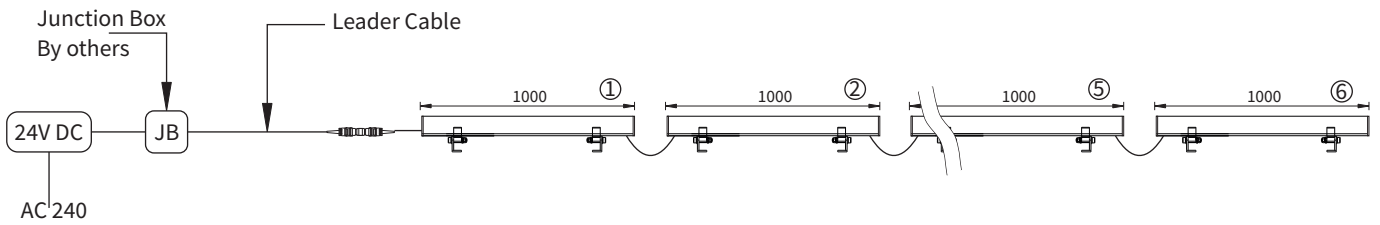

VERTEX GRAZE MONO VTG

WRING SCHEMATIC

ON/OFF