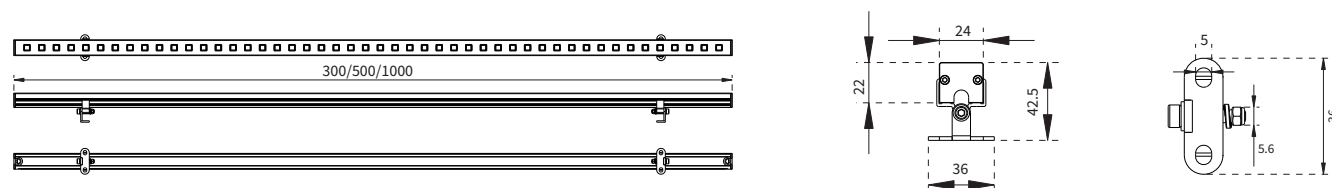

VERTEX GRAZE MONO

VTG

YYZ Vertex Graze series media tube is a minimalistic and flat luminaire designed primarily for grazing applications that features high brightness and easy installation for architectural outdoor solution. The modular system is available in 300mm, 500mm or 1000mm lengths and can be customized as per project situation. Two installation way can be selected, fixed clip or adjustable brackets. And all cables can be hidden into channel. This IP66 rated UV resistant and designed to withstand outdoor element is applicable for various architectural environment.

FEATURES

| | |
|------------------|--|
| LED QUANTITY | 12/24/48 Leds |
| BODY MATERIAL | Extruded aluminum t6063, End cap-SS, Silicon resin potting |
| WORKING VOLTAGE | 24 V dc |
| RATED POWER | 3/6/12W |
| BEAM ANGLE | 30°x30°, 30°x45°, 30°x60°, 45°x45°, 60°x60° |
| AVAILABLE LENGTH | 300mm, 500mm, 1000mm |
| MOUNTING | Surface mounting SS clip |
| OPTIC | Clear PMMA |
| DIMENSIONS | 300/500/1000(L) x 36(W) x 42.5(H) |
| OPERATION TEMP | -5° C - +50° C |
| STORAGE TEMP | -20° C - +60° C |
| WEIGHT | 0.2Kg(300mm), 0.27Kg(500mm), 0.46Kg(1000mm) |
| LAMP LIFE | 50000 hrs |
| BODY COLOR | Black, Light blue, Grey, Gold, White, Custom |
| CONTROL | On/Off, Dmx |
| CONNECTION | Outdoor rated moulded connector |

DIMENSION

ORDERING LOGIC

| PRODUCT | WATTAGE | OPTIC | COLOR TEMPERATURE | VOLTAGE | FIXTURE LENGTH | BODY COLOR | CUSTOM |
|---------|----------------|-------|-------------------|---------|----------------|-------------------------|-----------------|
| VTG | 3W - (300mm) | 30 | 30° x 30° (CT27) | 2700K | 24 - 24V DC | 300 - 300mm (12 LEDS) | BK - BLACK |
| | 6W - (500mm) | E1 | 30° x 45° (CT30) | 3000K | | 500 - 500mm (24 LEDS) | LB - LIGHT BLUE |
| | 12W - (1000mm) | E2 | 30° x 60° (CT40) | 4000K | | 1000 - 1000mm (48 LEDS) | GR - GREY |
| | | 45 | 45° x 45° (CTXX) | CUSTOM | | XX - CUSTOM | GL - GOLD |
| | | 60 | 60° x 60° | | | | WH - WHITE |
| | | XX | CUSTOM | | | | XX - CUSTOM |