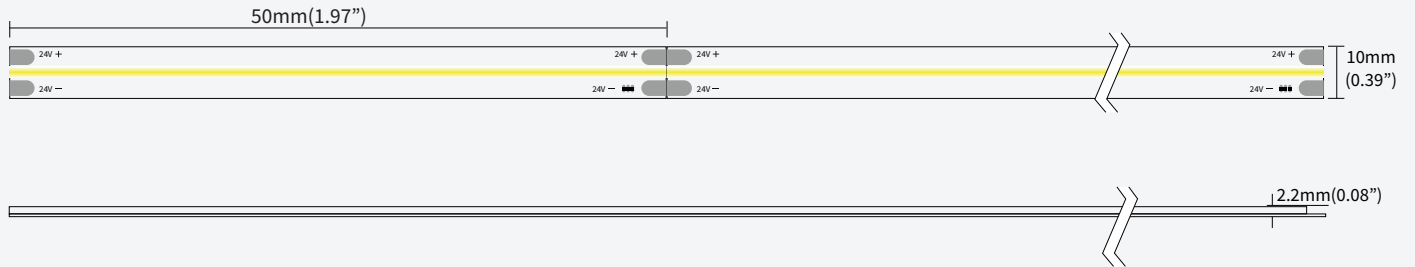

FEATURES

LIGHT SOURCE	COB
LED QUANTITY	480 Leds / mtr
FINISH	White PCB
WORKING VOLTAGE	24 Volts
RATED POWER	15W / mtr
RADIANCE ANGLE	180°
LAMP LIFE	50000 hrs
MOUNTING	3M Tape on the back
CONNECTION	Hardwired tails
CUTTING INCREMENTS	Every 50mm
DIMENSIONS	5000 x 10mm
MAX DAISY RUN	5 mtr

CREE
LED Quantity

24VOLTS
Working Voltage

15W / mtr
Rated power

3M Tape on the back
Mounting

IP 67(Diamond)

ELECTRICAL DATA

POWER CONSUMPTION	15.0W
SUPPLY VOLTAGE	24 Vdc
SUPPLY CURRENT	240V ac
COLORS	2700K, 3000K, 4000K, 5000K, 6000K
CRI	>90
LUMEN	1300-1500lm

ORDERING LOGIC

PRODUCT SERIES	TYPE	POWER	COLOR TEMPERATURE	LED TYPE	BIN	NO. OF LED	VOLTAGE	CIRCUIT	PCB	CRI	NO OF LED ROWS	CONNECTION
LFX	O - Outdoor (IP67)	15.00 - 15.0W	(CT27) 2700K (CT30) 3000K (CT40) 4000K (CT50) 5000K (CT60) 6000K	COB	Z3	480 - 480 LEDs/mtr	24-24V	CV-Constant voltage	10 - 10mm	H - HIGH (90)	1	HT - Hardwired Tail OC - Outdoor Connector
MODEL	COLOR CONTROL	LIGHT EMITTING DIRECTION	LED POWER	PCB COLOR	LENGTH PER REEL							
R - Regular	M - Mono	T - Top	L - Low	W - White	L05 - 5mtr							

Sample: LFX - O - 15.00 - CT 27 - COB - Z3 - 480 - 24 - CV - 10 - H - 1 - HT - RMTLWL05

OUTDOOR LFX COB SERIES

LFX-O-15.00-CTXX-COB-Z3-480-24-CV-10-H-1-HT-RMTLWL05

DIMENSIONS

BINNING DIAGRAM

BIN Details

ACCESSORIES