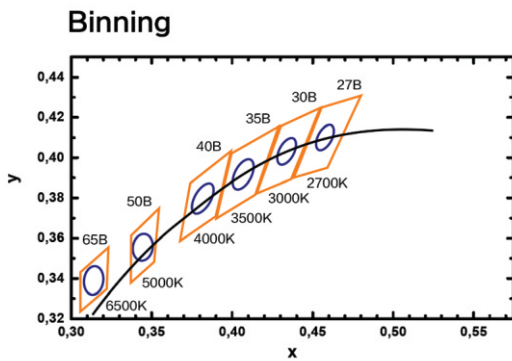

ORDERING LOGIC

PRODUCT SERIES	TYPE	POWER	COLOR TEMPERATURE	LED TYPE	BIN	NO. OF LED	VOLTAGE	CIRCUIT	PCB	CRI	NO OF LED ROWS	CONNECTION
LFX	O - Outdoor (IP67)	15.00 - 15.0W	(CT27) 2700K (CT30) 3000K (CT40) 4000K (CT50) 5000K (CT60) 6000K	COB	Z3	480 - 480 LEDs/mtr	24-24V	CV-Constant voltage	10 - 10mm	H - HIGH (90)	1	HT - Hardwired Tail OC - Outdoor Connector
MODEL	COLOR CONTROL	LIGHT EMITTING DIRECTION	LED POWER	PCB COLOR	LENGTH PER REEL							
R - Regular	M - Mono	T - Top	L - Low	W - White	L05 - 5mtr							

Sample: LFX - O - 15.00 - CT 27 - COB - Z3 - 480 - 24 - CV - 10 - H - 1 - HT - RMTLWL05

OUTDOOR LFX COB SERIES

LFX-O-15.00-CTXX-COB-Z3-480-24-CV-10-H-1-HT-RMTLWL05

DIMENSIONS

BINNING DIAGRAM

BIN Details

ACCESSORIES