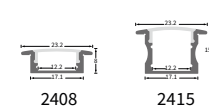

FEATURES

LIGHT SOURCE	COB
LED QUANTITY	480 Leds / mtr
FINISH	White PCB
WORKING VOLTAGE	24 Volts
RATED POWER	15W / mtr
RADIANCE ANGLE	180°
LAMP LIFE	50000 hrs
MOUNTING	3M Tape on the back
CONNECTION	Hardwired tails
CUTTING INCREMENTS	Every 50mm
DIMENSIONS	5000 x 10mm
MAX DAISY RUN	5 mtr

ORDERING LOGIC

PRODUCT SERIES	TYPE	POWER	COLOR TEMPERATURE	LED TYPE	BIN	NO. OF LED	VOLTAGE	CIRCUIT	PCB	CRI	NO OF LED ROWS	CONNECTION
LFX	O - Outdoor (IP67)	15.00 - 15.0W	(CT27) 2700K (CT30) 3000K (CT40) 4000K (CT50) 5000K (CT60) 6000K	COB	Z3	480 - 480 LEDs/mtr	24-24V	CV-Constant voltage	10 - 10mm	H - HIGH (90)	1	HT - Hardwired Tail OC - Outdoor Connector
MODEL	COLOR CONTROL	LIGHT EMITTING DIRECTION	LED POWER	PCB COLOR	LENGTH PER REEL							
R - Regular	M - Mono	T - Top	L - Low	W - White	L05 - 5mtr							

Sample: LFX - O - 15.00 - CT 27 - COB - Z3 - 480 - 24 - CV - 10 - H - 1 - HT - RMTLWL05

OUTDOOR LFX COB SERIES

LFX-O-15.00-CTXX-COB-Z3-480-24-CV-10-H-1-HT-RMTLWL05

DIMENSIONS

BINNING DIAGRAM

BIN Details

ACCESSORIES

Surface mounted

Hanging installation

Corner installation

Recessed installation

Built-in installation