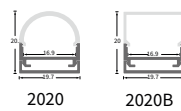

Hanging installation