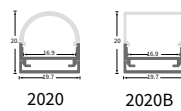

OUTDOOR LFX COB SERIES

LFX-O-14.00-RGB-COB-Z3-840-24-CV-10-XX-1-HT-RMTLWL05

DIMENSIONS

BINNING DIAGRAM

BIN Details

ACCESSORIES

Surface mounted

Hanging installation