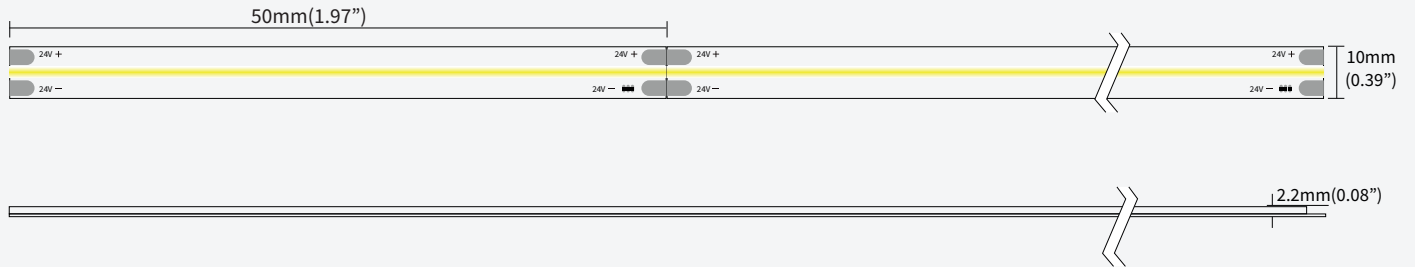

OUTDOOR LFX COB SERIES

LFX-O-14.00-RGB-COB-Z3-840-24-CV-10-XX-1-HT-RMTLWL05

DIMENSIONS

BINNING DIAGRAM

BIN Details

ACCESSORIES

Surface mounted

Hanging installation

Corner installation

Recessed installation

Built-in installation