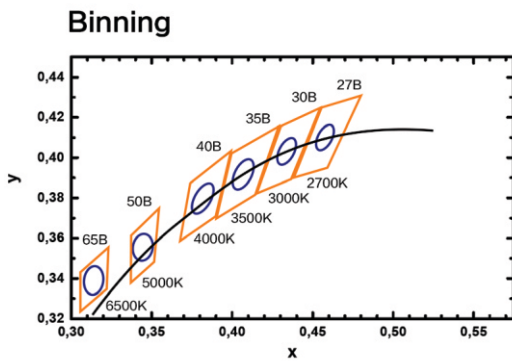

OUTDOOR LFX COB SERIES

LFX-O-14.00-RGB-COB-Z3-840-24-CV-10-XX-1-HT-RMTLWL05

DIMENSIONS

BINNING DIAGRAM

BIN Details

ACCESSORIES

Surface mounted

Hanging installation