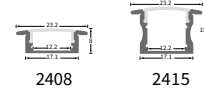

Recessed installation