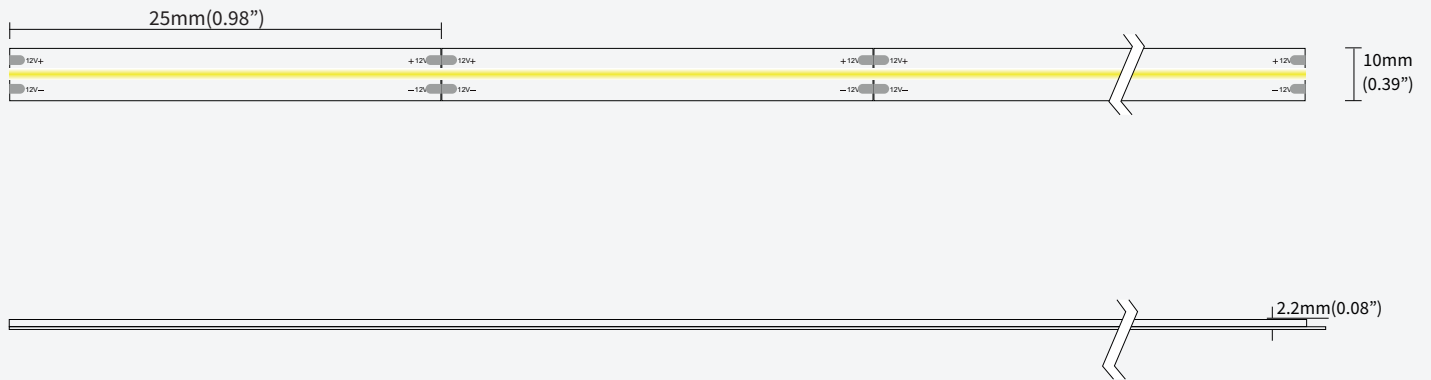

OUTDOOR LFX COB SERIES

LFX-O-12.00-CTXX-COB-Z3-480-12-CV-10-H-1-HT-RMTLWL05

DIMENSIONS

BINNING DIAGRAM

BIN Details

ACCESSORIES

Surface mounted

Hanging installation

Corner installation

Recessed installation

Built-in installation