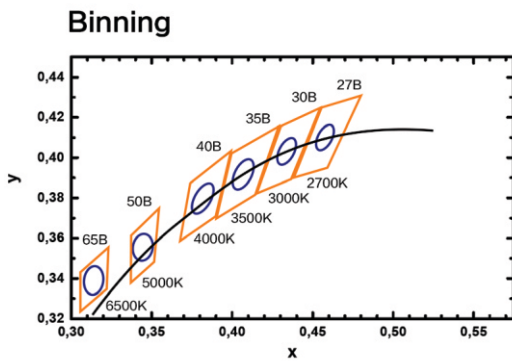

OUTDOOR LFX COB SERIES

LFX-O-12.00-CTXX-COB-Z3-480-12-CV-10-H-1-HT-RMTLWL05

DIMENSIONS

BINNING DIAGRAM

BIN Details

ACCESSORIES

Surface mounted

Hanging installation