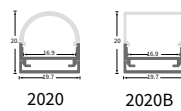

OUTDOOR LFX COB SERIES

LFX-O-12.00-CTXX-COB-Z3-480-12-CV-10-H-1-HT-RMTLWL05

DIMENSIONS

BINNING DIAGRAM

BIN Details

ACCESSORIES

Surface mounted

Hanging installation