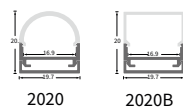

Hanging installation