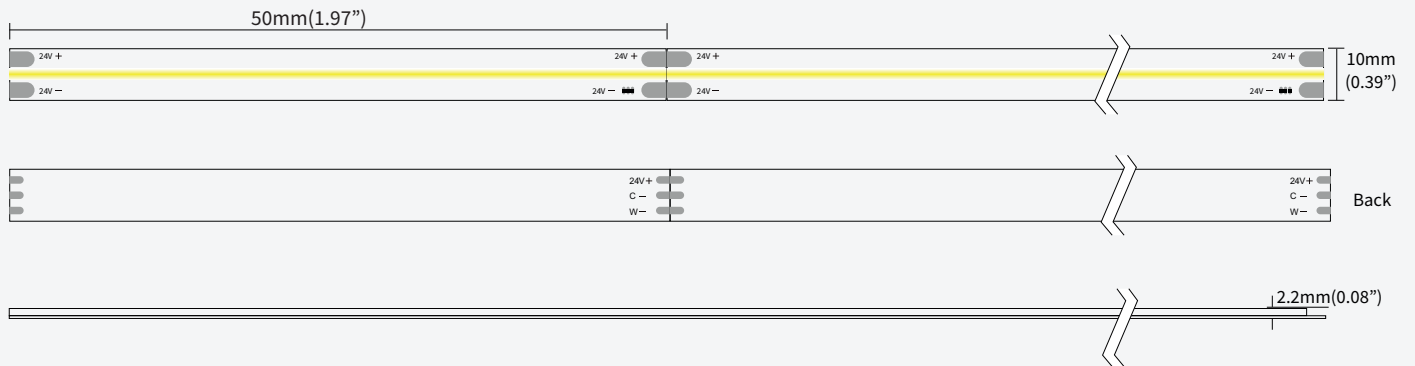

FEATURES

LIGHT SOURCE	COB
LED QUANTITY	840 Leds / mtr
FINISH	White PCB
WORKING VOLTAGE	24 Volts
RATED POWER	10W / mtr
RADIANCE ANGLE	180°
LAMP LIFE	50000 hrs
MOUNTING	3M Tape on the back
CONNECTION	Hardwired tails
CUTTING INCREMENTS	Every 50mm
DIMENSIONS	5000 x 10mm
MAX DAISY RUN	5 mtr

- CREE**
LED Quantity
- 24VOLTS**
Working Voltage
- 10W / mtr**
Rated power
- 3M Tape on the back**
Mounting

IP 67(Diamond)

ELECTRICAL DATA

POWER CONSUMPTION	10.0W
SUPPLY VOLTAGE	24 Vdc
SUPPLY CURRENT	240V ac
COLORS	2700+6500
CRI	>90
LUMEN	700-950lm

ORDERING LOGIC

PRODUCT SERIES	TYPE	POWER	COLOR TEMPERATURE	LED TYPE	BIN	NO. OF LED	VOLTAGE	CIRCUIT	PCB	CRI	NO OF LED ROWS	CONNECTION
LFX	O - Outdoor (IP67)	10.00 - 10.0W	(CT27) 2700K (CT65) 6500K	COB	Z3	840 - 840 LEDs/mtr	24-24V	CV-Constant voltage	10 - 10mm	H - HIGH (90)	1	HT - Hardwired Tail OC - Outdoor Connector
MODEL	COLOR CONTROL	LIGHT EMITTING DIRECTION	LED POWER	PCB COLOR	LENGTH PER REEL							
R - Regular	M - Mono	T - Top	L - Low	W - White	L05 - 5mtr							

Sample: LFX - O - 10.00 - CT 27 - COB - Z3 - 840 - 24 - CV - 10 - H - 1 - HT - RMTLWL05

OUTDOOR LFX COB SERIES

LFX-O-10.00-CTXX-COB-Z3-840-24-CV-10-H-1-HT-RMTLWL05

DIMENSIONS

BINNING DIAGRAM

BIN Details

ACCESSORIES