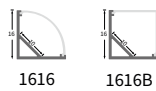

Corner installation