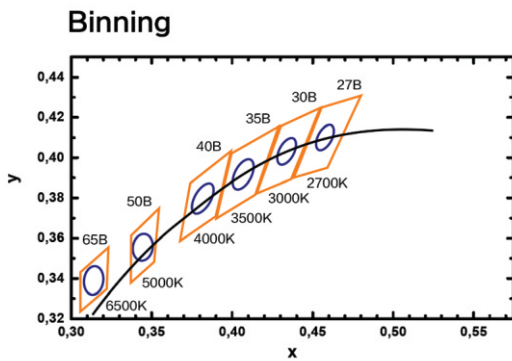

- CREE**
LED Quantity
- 24VOLTS**
Working Voltage
- 10W / mtr**
Rated power
- 3M Tape on the back**
Mounting

IP 67(Diamond)

ELECTRICAL DATA

POWER CONSUMPTION	10.0W
SUPPLY VOLTAGE	24 Vdc
SUPPLY CURRENT	240V ac
COLORS	2700+6500
CRI	>90
LUMEN	700-950lm

ORDERING LOGIC

PRODUCT SERIES	TYPE	POWER	COLOR TEMPERATURE	LED TYPE	BIN	NO. OF LED	VOLTAGE	CIRCUIT	PCB	CRI	NO OF LED ROWS	CONNECTION
LFX	O - Outdoor (IP67)	10.00 - 10.0W	(CT27) 2700K (CT65) 6500K	COB	Z3	840 - 840 LEDs/mtr	24-24V	CV-Constant voltage	10 - 10mm	H - HIGH (90)	1	HT - Hardwired Tail OC - Outdoor Connector
MODEL	COLOR CONTROL	LIGHT EMITTING DIRECTION	LED POWER	PCB COLOR	LENGTH PER REEL							
R - Regular	M - Mono	T - Top	L - Low	W - White	L05 - 5mtr							

Sample: LFX - O - 10.00 - CT 27 - COB - Z3 - 840 - 24 - CV - 10 - H - 1 - HT - RMTLWL05

OUTDOOR LFX COB SERIES

LFX-O-10.00-CTXX-COB-Z3-840-24-CV-10-H-1-HT-RMTLWL05

DIMENSIONS

BINNING DIAGRAM

BIN Details

ACCESSORIES