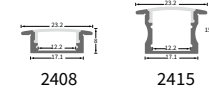

FEATURES

LIGHT SOURCE	COB
LED QUANTITY	840 Leds / mtr
FINISH	White PCB
WORKING VOLTAGE	24 Volts
RATED POWER	10W / mtr
RADIANCE ANGLE	180°
LAMP LIFE	50000 hrs
MOUNTING	3M Tape on the back
CONNECTION	Hardwired tails
CUTTING INCREMENTS	Every 50mm
DIMENSIONS	5000 x 10mm
MAX DAISY RUN	5 mtr

ORDERING LOGIC

PRODUCT SERIES	TYPE	POWER	COLOR TEMPERATURE	LED TYPE	BIN	NO. OF LED	VOLTAGE	CIRCUIT	PCB	CRI	NO OF LED ROWS	CONNECTION
LFX	O - Outdoor (IP67)	10.00 - 10.0W	(CT27) 2700K (CT65) 6500K	COB	Z3	840 - 840 LEDs/mtr	24-24V	CV-Constant voltage	10 - 10mm	H - HIGH (90)	1	HT - Hardwired Tail OC - Outdoor Connector
MODEL	COLOR CONTROL	LIGHT EMITTING DIRECTION	LED POWER	PCB COLOR	LENGTH PER REEL							
R - Regular	M - Mono	T - Top	L - Low	W - White	L05 - 5mtr							

Sample: LFX - O - 10.00 - CT 27 - COB - Z3 - 840 - 24 - CV - 10 - H - 1 - HT - RMTLWL05

OUTDOOR LFX COB SERIES

LFX-O-10.00-CTXX-COB-Z3-840-24-CV-10-H-1-HT-RMTLWL05

DIMENSIONS

BINNING DIAGRAM

BIN Details

ACCESSORIES

Surface mounted

Hanging installation

Corner installation

Recessed installation

Built-in installation