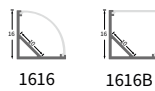

Corner installation