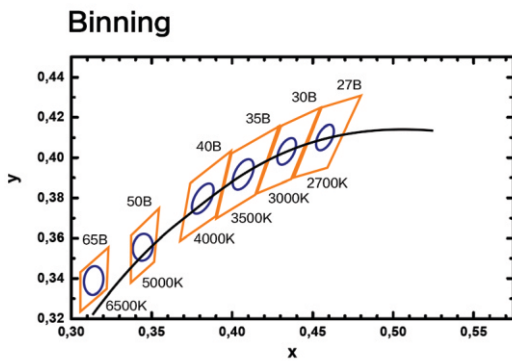

ORDERING LOGIC

PRODUCT SERIES	TYPE	POWER	COLOR TEMPERATURE	LED TYPE	BIN	NO. OF LED	VOLTAGE	CIRCUIT	PCB	CRI	NO OF LED ROWS	CONNECTION
LFX	O - Outdoor (IP67)	10.00 - 10.0W	(CT27) 2700K (CT30) 3000K (CT40) 4000K (CT50) 5000K (CT60) 6000K	COB	Z3	300 - 300 LEDs/mtr	12-12V	CV-Constant voltage	10 - 10mm	H - HIGH (90)	1	HT - Hardwired Tail OC - Outdoor Connector
MODEL	COLOR CONTROL	LIGHT EMITTING DIRECTION	LED POWER	PCB COLOR	LENGTH PER REEL							
R - Regular	M - Mono	T - Top	L - Low	W - White	L05 - 5mtr							

Sample: LFX - O - 10.00 - CT 27 - COB - Z3 - 300 - 12 - CV - 10 - H - 1 - HT - RMTLWL05

OUTDOOR LFX COB SERIES

LFX-O-10.00-CTXX-COB-Z3-300-12-CV-10-H-1-HT-RMTLWL05

DIMENSIONS

10mm(0.39")

BINNING DIAGRAM

BIN Details