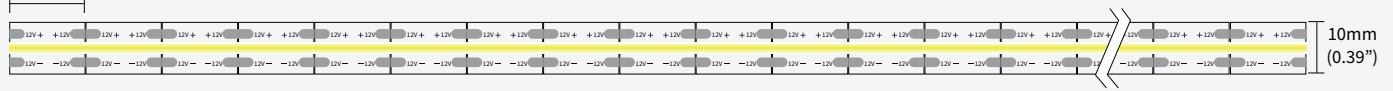

FEATURES

LIGHT SOURCE	COB
LED QUANTITY	300 Leds / mtr
FINISH	White PCB
WORKING VOLTAGE	12 Volts
RATED POWER	10W / mtr
RADIANCE ANGLE	180°
LAMP LIFE	50000 hrs
MOUNTING	3M Tape on the back
CONNECTION	Hardwired tails
CUTTING INCREMENTS	Every 10mm
DIMENSIONS	5000 x 10mm
MAX DAISY RUN	5 mtr

CREE
LED Quantity

12VOLTS
Working Voltage

10W / mtr
Rated power

3M Tape on the back
Mounting

IP 67(Diamond)

ELECTRICAL DATA

POWER CONSUMPTION	10.0W
SUPPLY VOLTAGE	12 Vdc
SUPPLY CURRENT	240V ac
COLORS	2700K, 3000K, 4000K, 5000K, 6000K
CRI	>90
LUMEN	700-950lm

ORDERING LOGIC

PRODUCT SERIES	TYPE	POWER	COLOR TEMPERATURE	LED TYPE	BIN	NO. OF LED	VOLTAGE	CIRCUIT	PCB	CRI	NO OF LED ROWS	CONNECTION
LFX	O - Outdoor (IP67)	10.00 - 10.0W	(CT27) 2700K (CT30) 3000K (CT40) 4000K (CT50) 5000K (CT60) 6000K	COB	Z3	300 - 300 LEDs/mtr	12-12V	CV-Constant voltage	10 - 10mm	H - HIGH (90)	1	HT - Hardwired Tail OC - Outdoor Connector
MODEL	COLOR CONTROL	LIGHT EMITTING DIRECTION	LED POWER	PCB COLOR	LENGTH PER REEL							
R - Regular	M - Mono	T - Top	L - Low	W - White	L05 - 5mtr							

Sample: LFX - O - 10.00 - CT 27 - COB - Z3 - 300 - 12 - CV - 10 - H - 1 - HT - RMTLWL05

OUTDOOR LFX COB SERIES

LFX-O-10.00-CTXX-COB-Z3-300-12-CV-10-H-1-HT-RMTLWL05

DIMENSIONS

10mm(0.39")

BINNING DIAGRAM

BIN Details