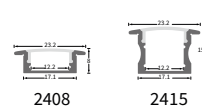

FEATURES

LIGHT SOURCE	COB
LED QUANTITY	300 Leds / mtr
FINISH	White PCB
WORKING VOLTAGE	12 Volts
RATED POWER	10W / mtr
RADIANCE ANGLE	180°
LAMP LIFE	50000 hrs
MOUNTING	3M Tape on the back
CONNECTION	Hardwired tails
CUTTING INCREMENTS	Every 10mm
DIMENSIONS	5000 x 10mm
MAX DAISY RUN	5 mtr

ORDERING LOGIC

PRODUCT SERIES	TYPE	POWER	COLOR TEMPERATURE	LED TYPE	BIN	NO. OF LED	VOLTAGE	CIRCUIT	PCB	CRI	NO OF LED ROWS	CONNECTION
LFX	O - Outdoor (IP67)	10.00 - 10.0W	(CT27) 2700K (CT30) 3000K (CT40) 4000K (CT50) 5000K (CT60) 6000K	COB	Z3	300 - 300 LEDs/mtr	12-12V	CV-Constant voltage	10 - 10mm	H - HIGH (90)	1	HT - Hardwired Tail OC - Outdoor Connector
MODEL	COLOR CONTROL	LIGHT EMITTING DIRECTION	LED POWER	PCB COLOR	LENGTH PER REEL							
R - Regular	M - Mono	T - Top	L - Low	W - White	L05 - 5mtr							

Sample: LFX - O - 10.00 - CT 27 - COB - Z3 - 300 - 12 - CV - 10 - H - 1 - HT - RMTLWL05

OUTDOOR LFX COB SERIES

LFX-O-10.00-CTXX-COB-Z3-300-12-CV-10-H-1-HT-RMTLWL05

DIMENSIONS

10mm(0.39")

BINNING DIAGRAM

BIN Details

ACCESSORIES

Surface mounted

Hanging installation

Corner installation

Recessed installation

Built-in installation