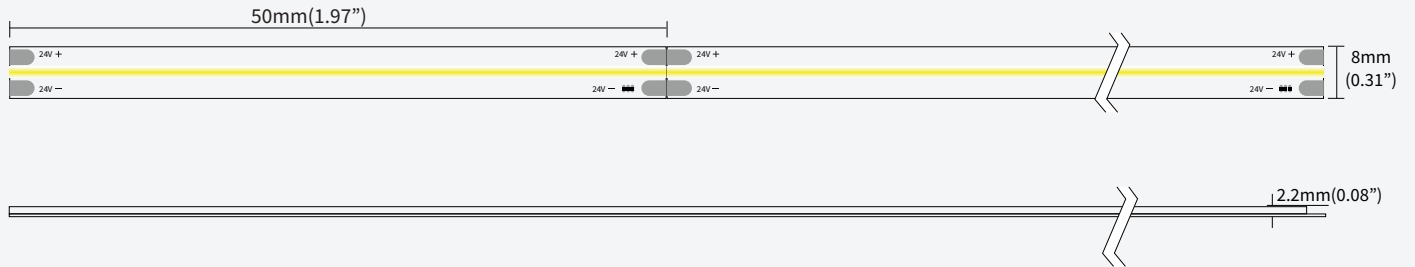

## ORDERING LOGIC

PRODUCT SERIES	TYPE	POWER	COLOR TEMPERATURE	LED TYPE	BIN	NO. OF LED	VOLTAGE	CIRCUIT	PCB	CRI	NO OF LED ROWS	CONNECTION
LFX	O - Outdoor (IP67)	08.00 - 8.0W	(CT27) 2700K (CT30) 3000K (CT40) 4000K (CT50) 5000K (CT60) 6000K	COB	Z3	320 - 320 LEDs/mtr	24-24V	CV-Constant voltage	08 - 8mm	H - HIGH (90)	1	HT - Hardwired Tail OC - Outdoor Connector
MODEL	COLOR CONTROL	LIGHT EMITTING DIRECTION	LED POWER	PCB COLOR	LENGTH PER REEL							
R - Regular	M - Mono	T - Top	L - Low	W - White	L05 - 5mtr							

## DIMENSIONS