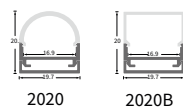

OUTDOOR LFX COB SERIES

LFX-O-14.00-RGB-COB-Z3-840-24-CV-10-XX-1-HT-RMTLWL05

DIMENSIONS

BINNING DIAGRAM

BIN Details

ACCESSORIES

Surface mounted

Hanging installation