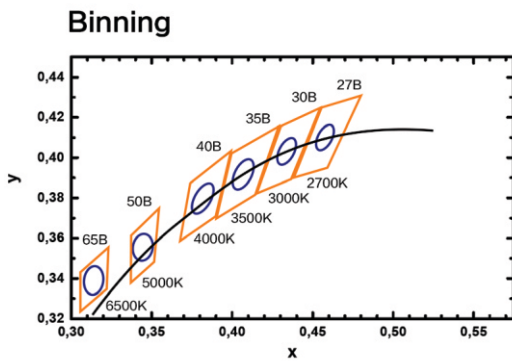

ORDERING LOGIC

PRODUCT SERIES	TYPE	POWER	COLOR TEMPERATURE	LED TYPE	BIN	NO. OF LED	VOLTAGE	CIRCUIT	PCB	CRI	NO OF LED ROWS	CONNECTION
LFX	O - Outdoor (IP65)	12.00 - 12.0W	(CT27) 2700K (CT30) 3000K (CT40) 4000K (CT50) 5000K (CT60) 6000K	COB	Z3	420 - 420 LEDs/mtr	24-24V	CV-Constant voltage	10 - 10mm	H - HIGH (90)	1	HT - Hardwired Tail OC - Outdoor Connector
MODEL	COLOR CONTROL	LIGHT EMITTING DIRECTION	LED POWER	PCB COLOR	LENGTH PER REEL							
R - Regular	M - Mono	T - Top	L - Low	W - White	L05 - 5mtr							

Sample: LFX - O - 12.00 - CT 27 - COB - Z3 - 420 - 24 - CV - 10 - H - 1 - HT - RMTLWL05

OUTDOOR LFX COB SERIES

LFX-O-12.00-CTXX-COB-Z3-420-24-CV-10-H-1-HT-RMTLWL05

DIMENSIONS

BINNING DIAGRAM

BIN Details

ACCESSORIES