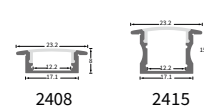

FEATURES

LIGHT SOURCE	COB
LED QUANTITY	420 Leds / mtr
FINISH	White PCB
WORKING VOLTAGE	24 Volts
RATED POWER	12W / mtr
RADIANCE ANGLE	180°
LAMP LIFE	50000 hrs
MOUNTING	3M Tape on the back
CONNECTION	Hardwired tails
CUTTING INCREMENTS	Every 50mm
DIMENSIONS	5000 x 10mm
MAX DAISY RUN	5 mtr

ORDERING LOGIC

PRODUCT SERIES	TYPE	POWER	COLOR TEMPERATURE	LED TYPE	BIN	NO. OF LED	VOLTAGE	CIRCUIT	PCB	CRI	NO OF LED ROWS	CONNECTION
LFX	O - Outdoor (IP65)	12.00 - 12.0W	(CT27) 2700K (CT30) 3000K (CT40) 4000K (CT50) 5000K (CT60) 6000K	COB	Z3	420 - 420 LEDs/mtr	24-24V	CV-Constant voltage	10 - 10mm	H - HIGH (90)	1	HT - Hardwired Tail OC - Outdoor Connector
MODEL	COLOR CONTROL	LIGHT EMITTING DIRECTION	LED POWER	PCB COLOR	LENGTH PER REEL							
R - Regular	M - Mono	T - Top	L - Low	W - White	L05 - 5mtr							

Sample: LFX - O - 12.00 - CT 27 - COB - Z3 - 420 - 24 - CV - 10 - H - 1 - HT - RMTLWL05

OUTDOOR LFX COB SERIES

LFX-O-12.00-CTXX-COB-Z3-420-24-CV-10-H-1-HT-RMTLWL05

DIMENSIONS

BINNING DIAGRAM

BIN Details

ACCESSORIES

Surface mounted

Hanging installation

Corner installation

Recessed installation

Built-in installation