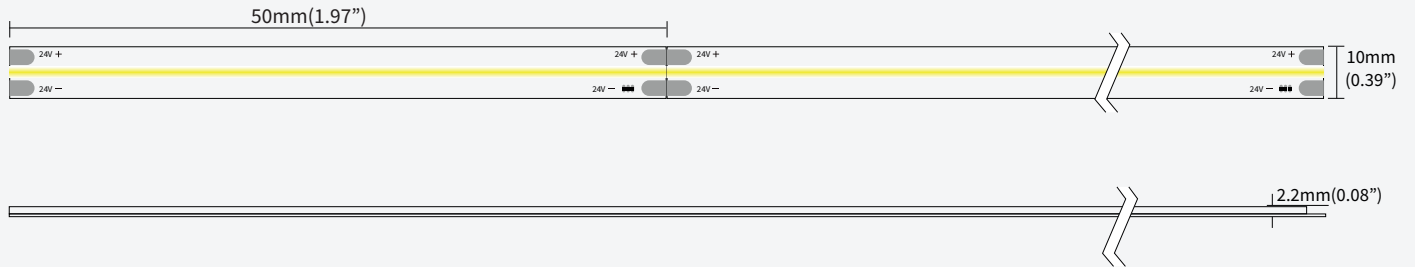

FEATURES

LIGHT SOURCE	COB
LED QUANTITY	420 Leds / mtr
FINISH	White PCB
WORKING VOLTAGE	24 Volts
RATED POWER	12W / mtr
RADIANCE ANGLE	180°
LAMP LIFE	50000 hrs
MOUNTING	3M Tape on the back
CONNECTION	Hardwired tails
CUTTING INCREMENTS	Every 50mm
DIMENSIONS	5000 x 10mm
MAX DAISY RUN	5 mtr

CREE LED Quantity

24VOLTS Working Voltage

12W / mtr Rated power

3M Tape on the back Mounting

IP 65(Tube)

ELECTRICAL DATA

POWER CONSUMPTION	12.0W
SUPPLY VOLTAGE	24 Vdc
SUPPLY CURRENT	240V ac
COLORS	2700K, 3000K, 4000K, 5000K, 6000K
CRI	>90
LUMEN	1000-1200lm

ORDERING LOGIC

PRODUCT SERIES	TYPE	POWER	COLOR TEMPERATURE	LED TYPE	BIN	NO. OF LED	VOLTAGE	CIRCUIT	PCB	CRI	NO OF LED ROWS	CONNECTION
LFX	O - Outdoor (IP65)	12.00 - 12.0W	(CT27) 2700K (CT30) 3000K (CT40) 4000K (CT50) 5000K (CT60) 6000K	COB	Z3	420 - 420 LEDs/mtr	24-24V	CV-Constant voltage	10 - 10mm	H - HIGH (90)	1	HT - Hardwired Tail OC - Outdoor Connector
MODEL	COLOR CONTROL	LIGHT EMITTING DIRECTION	LED POWER	PCB COLOR	LENGTH PER REEL							
R - Regular	M - Mono	T - Top	L - Low	W - White	L05 - 5mtr							

Sample: LFX - O - 12.00 - CT 27 - COB - Z3 - 420 - 24 - CV - 10 - H - 1 - HT - RMTLWL05

OUTDOOR LFX COB SERIES

LFX-O-12.00-CTXX-COB-Z3-420-24-CV-10-H-1-HT-RMTLWL05

DIMENSIONS

BINNING DIAGRAM

BIN Details

ACCESSORIES