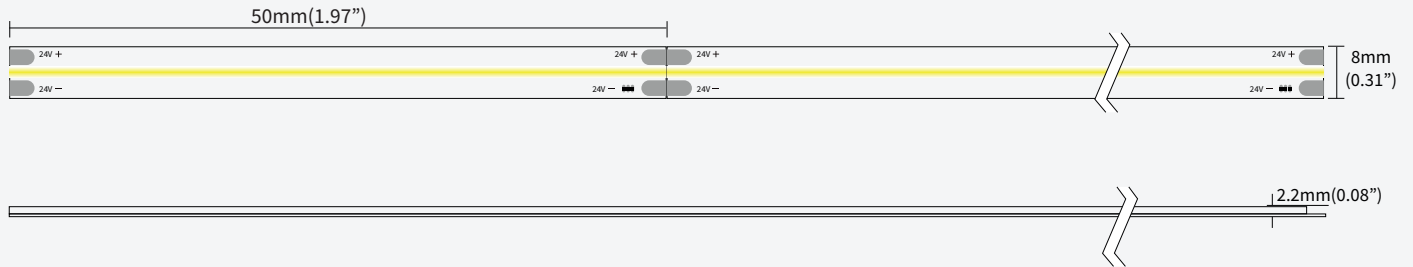

## FEATURES

LIGHT SOURCE	COB
LED QUANTITY	480 Leds / mtr
FINISH	White PCB
WORKING VOLTAGE	24 Volts
RATED POWER	10W / mtr
RADIANCE ANGLE	180°
LAMP LIFE	50000 hrs
MOUNTING	3M Tape on the back
CONNECTION	Hardwired tails
CUTTING INCREMENTS	Every 50mm
DIMENSIONS	5000 x 8mm
MAX DAISY RUN	5 mtr

## ORDERING LOGIC

PRODUCT SERIES	TYPE	POWER	COLOR TEMPERATURE		LED TYPE	BIN	NO. OF LED	VOLTAGE	CIRCUIT	PCB	CRI	NO OF LED ROWS	CONNECTION		
LFX	O - Outdoor (IP65)	10.00 - 8.0W	(AM)	Amber	COB	Z3	480 - 480 LEDs/mtr	24-24V	CV-Constant voltage	08 - 8mm	/	1	HT - Hardwired Tail OC - Outdoor Connector		
										<b>MODEL</b>	<b>COLOR CONTROL</b>	<b>LIGHT EMITTING DIRECTION</b>	<b>LED POWER</b>	<b>PCB COLOR</b>	<b>LENGTH PER REEL</b>
										R - Regular	M - Mono	T - Top	L - Low	W - White	L05 - 5mtr

## DIMENSIONS