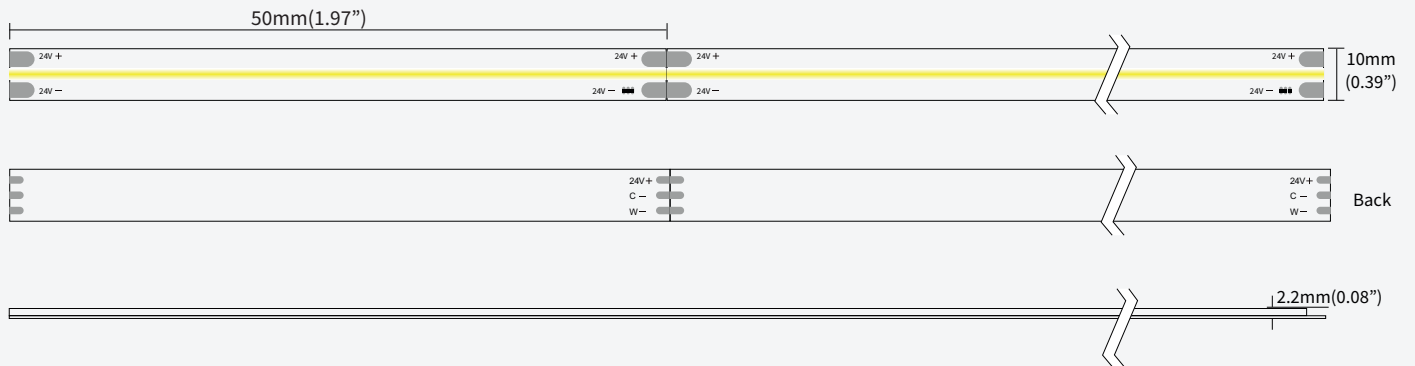

## FEATURES

LIGHT SOURCE	COB
LED QUANTITY	840 Leds / mtr
FINISH	White PCB
WORKING VOLTAGE	24 Volts
RATED POWER	10W / mtr
RADIANCE ANGLE	180°
LAMP LIFE	50000 hrs
MOUNTING	3M Tape on the back
CONNECTION	Hardwired tails
CUTTING INCREMENTS	Every 50mm
DIMENSIONS	5000 x 10mm
MAX DAISY RUN	5 mtr

## ORDERING LOGIC

PRODUCT SERIES	TYPE	POWER	COLOR TEMPERATURE	LED TYPE	BIN	NO. OF LED	VOLTAGE	CIRCUIT	PCB	CRI	NO OF LED ROWS	CONNECTION
LFX	O - Outdoor (IP65)	10.00 - 10.0W	(CT27) 2700K (CT65) 6500K	COB	Z3	840 - 840 LEDs/mtr	24-24V	CV-Constant voltage	10 - 10mm	H - HIGH (90)	1	HT - Hardwired Tail OC - Outdoor Connector
MODEL	COLOR CONTROL	LIGHT EMITTING DIRECTION	LED POWER	PCB COLOR	LENGTH PER REEL							
R - Regular	M - Mono	T - Top	L - Low	W - White	L05 - 5mtr							

Sample: LFX - O - 10.00 - CT 27 - COB - Z3 - 840 - 24 - CV - 10 - H - 1 - HT - RMTLWL05

## DIMENSIONS