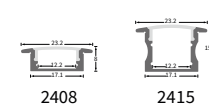

## DIMENSIONS

10mm(0.39")

## BINNING DIAGRAM

BIN Details

## ACCESSORIES

Surface mounted

Hanging installation

Corner installation

Recessed installation

Built-in installation