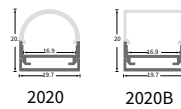

Hanging installation