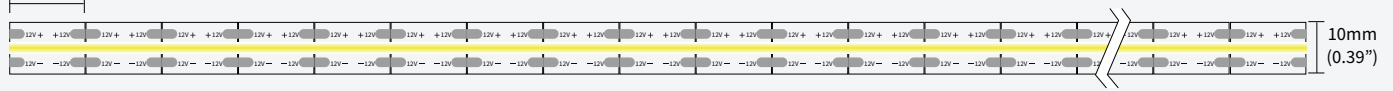

OUTDOOR LFX COB SERIES

LFX-O-10.00-CTXX-COB-Z3-600-24-CV-10-H-1-HT-RMTLWL05

DIMENSIONS

10mm(0.39")