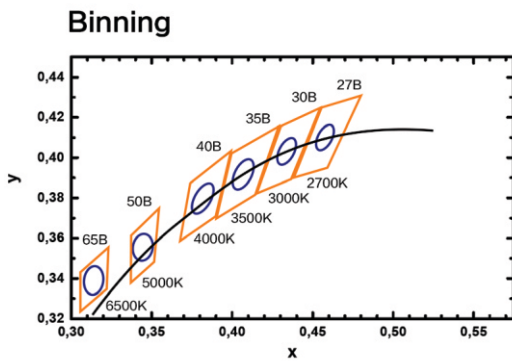

OUTDOOR LFX COB SERIES

LFX-O-08.00-CTXX-COB-Z3-320-24-CV-08-H-1-HT-RMTLWL05

DIMENSIONS

BINNING DIAGRAM

BIN Details

ACCESSORIES

Surface mounted

Hanging installation