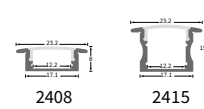

Recessed installation