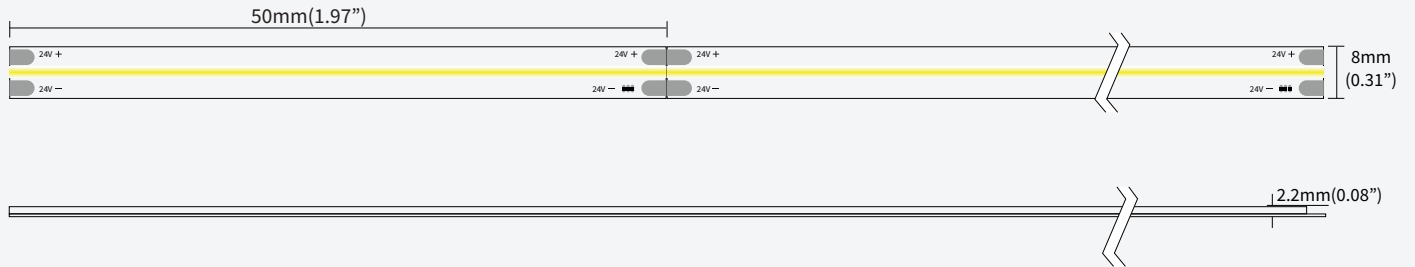

OUTDOOR LFX COB SERIES

LFX-O-08.00-CTXX-COB-Z3-320-24-CV-08-H-1-HT-RMTLWL05

DIMENSIONS

BINNING DIAGRAM

BIN Details

ACCESSORIES

Surface mounted

Hanging installation

Corner installation

Recessed installation

Built-in installation