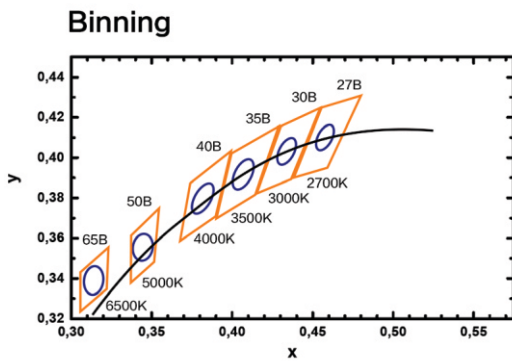

WET RATED LFX COB SERIES

LFX-W-10.00-CTXX-COB-Z3-512-24-CV-08-H-1-HT-RMTLWL05

DIMENSIONS

BINNING DIAGRAM

BIN Details

ACCESSORIES

Surface mounted

Hanging installation