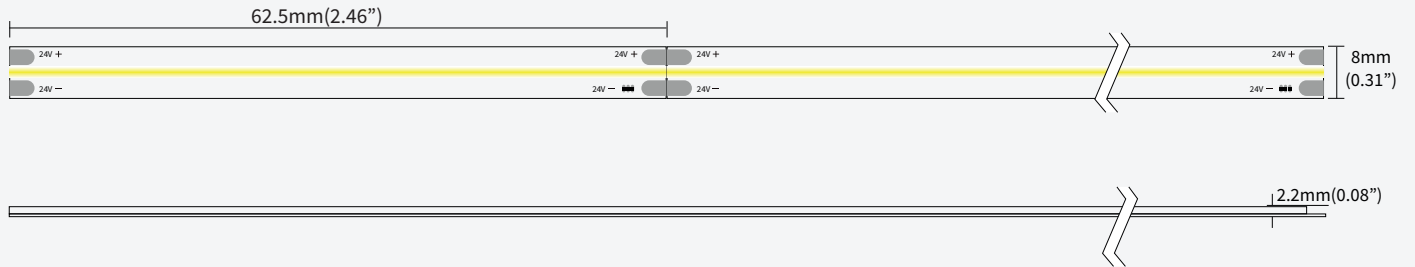

WET RATED LFX COB SERIES

LFX-W-10.00-CTXX-COB-Z3-512-24-CV-08-H-1-HT-RMTLWL05

DIMENSIONS

BINNING DIAGRAM

BIN Details

ACCESSORIES

Surface mounted

Hanging installation

Corner installation

Recessed installation

Built-in installation