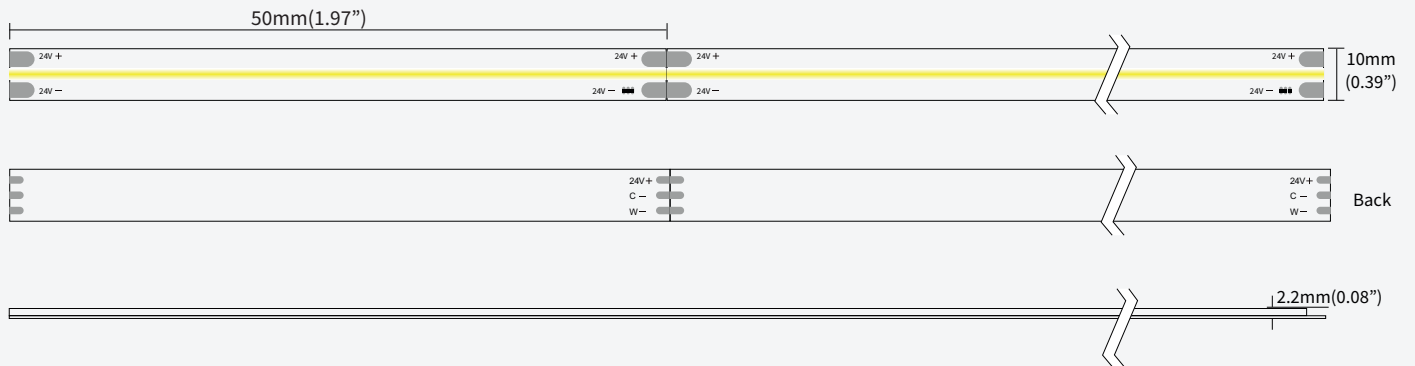

FEATURES

LIGHT SOURCE	COB
LED QUANTITY	840 Leds / mtr
FINISH	White PCB
WORKING VOLTAGE	24 Volts
RATED POWER	10W / mtr
RADIANCE ANGLE	180°
LAMP LIFE	50000 hrs
MOUNTING	3M Tape on the back
CONNECTION	Hardwired tails
CUTTING INCREMENTS	Every 50mm
DIMENSIONS	5000 x 10mm
MAX DAISY RUN	5 mtr

CREE
LED Quantity

24VOLTS
Working Voltage

10W / mtr
Rated power

3M Tape on the back
Mounting

IP 54(Droper)

ELECTRICAL DATA

POWER CONSUMPTION	10.0W
SUPPLY VOLTAGE	24 Vdc
SUPPLY CURRENT	240V ac
COLORS	2700+6500
CRI	>90
LUMEN	700-950lm

ORDERING LOGIC

PRODUCT SERIES	TYPE	POWER	COLOR TEMPERATURE	LED TYPE	BIN	NO. OF LED	VOLTAGE	CIRCUIT	PCB	CRI	NO OF LED ROWS	CONNECTION
LFX	W - WetRated (IP54)	10.00 - 10.0W	(CT27) 2700K (CT65) 6500K	COB	Z3	840 - 840 LEDs/mtr	24-24V	CV-Constant voltage	10 - 10mm	H - HIGH (90)	1	HT - Hardwired Tail
MODEL	COLOR CONTROL	LIGHT EMITTING DIRECTION	LED POWER	PCB COLOR	LENGTH PER REEL							
R - Regular	M - Mono	T - Top	L - Low	W - White	L05 - 5mtr							

Sample: LFX - W - 10.00 - CT 27 - COB - Z3 - 840 - 24 - CV - 10 - H - 1 - HT - RMTLWL05

WET RATED LFX COB SERIES

LFX-W-10.00-CTXX-COB-Z3-840-24-CV-10-H-1-HT-RMTLWL05

DIMENSIONS

BINNING DIAGRAM

BIN Details

ACCESSORIES