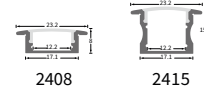

FEATURES

LIGHT SOURCE	COB
LED QUANTITY	840 Leds / mtr
FINISH	White PCB
WORKING VOLTAGE	24 Volts
RATED POWER	10W / mtr
RADIANCE ANGLE	180°
LAMP LIFE	50000 hrs
MOUNTING	3M Tape on the back
CONNECTION	Hardwired tails
CUTTING INCREMENTS	Every 50mm
DIMENSIONS	5000 x 10mm
MAX DAISY RUN	5 mtr

ORDERING LOGIC

PRODUCT SERIES	TYPE	POWER	COLOR TEMPERATURE	LED TYPE	BIN	NO. OF LED	VOLTAGE	CIRCUIT	PCB	CRI	NO OF LED ROWS	CONNECTION
LFX	W - WetRated (IP54)	10.00 - 10.0W	(CT27) 2700K (CT65) 6500K	COB	Z3	840 - 840 LEDs/mtr	24-24V	CV-Constant voltage	10 - 10mm	H - HIGH (90)	1	HT - Hardwired Tail
MODEL	COLOR CONTROL	LIGHT EMITTING DIRECTION	LED POWER	PCB COLOR	LENGTH PER REEL							
R - Regular	M - Mono	T - Top	L - Low	W - White	L05 - 5mtr							

Sample: LFX - W - 10.00 - CT 27 - COB - Z3 - 840 - 24 - CV - 10 - H - 1 - HT - RMTLWL05

WET RATED LFX COB SERIES

LFX-W-10.00-CTXX-COB-Z3-840-24-CV-10-H-1-HT-RMTLWL05

DIMENSIONS

BINNING DIAGRAM

BIN Details

ACCESSORIES

Surface mounted

Hanging installation

Corner installation

Recessed installation

Built-in installation