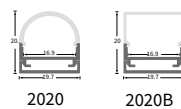

Hanging installation