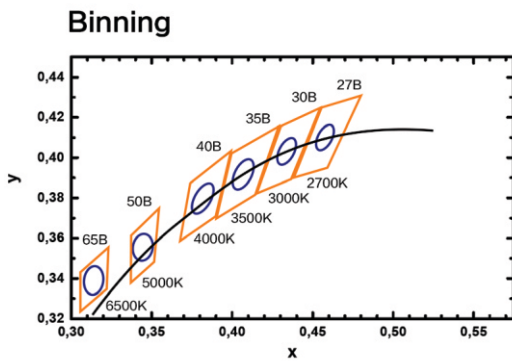

Sample: LFX - W - 10.00 - CT 27 - COB - Z3 - 840 - 24 - CV - 10 - H - 1 - HT - RMTLWL05

WET RATED LFX COB SERIES

LFX-W-10.00-CTXX-COB-Z3-840-24-CV-10-H-1-HT-RMTLWL05

DIMENSIONS

BINNING DIAGRAM

BIN Details

ACCESSORIES