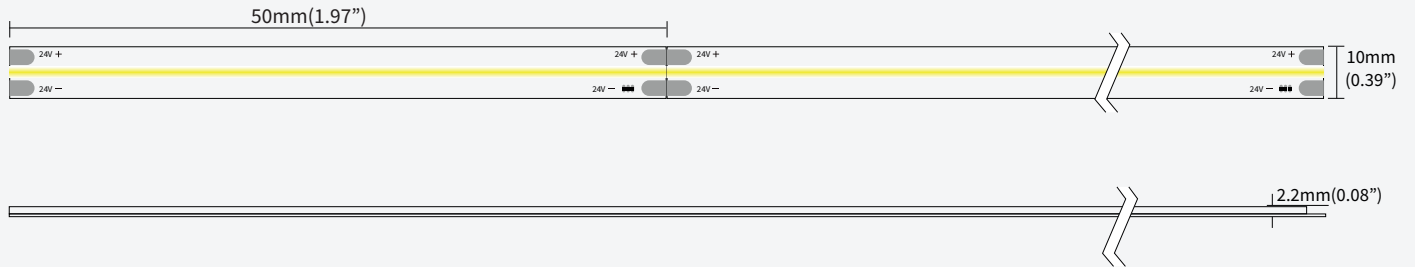

FEATURES

LIGHT SOURCE	COB
LED QUANTITY	480 Leds / mtr
FINISH	White PCB
WORKING VOLTAGE	24 Volts
RATED POWER	15W / mtr
RADIANCE ANGLE	180°
LAMP LIFE	50000 hrs
MOUNTING	3M Tape on the back
CONNECTION	Hardwired tails
CUTTING INCREMENTS	Every 50mm
DIMENSIONS	5000 x 10mm
MAX DAISY RUN	5 mtr

- CREE**
LED Quantity
- 24VOLTS**
Working Voltage
- 15W / mtr**
Rated power
- 3M Tape on the back**
Mounting

IP 20(Indoor)

ELECTRICAL DATA

POWER CONSUMPTION	15.0W
SUPPLY VOLTAGE	24 Vdc
SUPPLY CURRENT	240V ac
COLORS	2700K, 3000K, 4000K, 5000K, 6000K
CRI	>90
LUMEN	1300-1500lm

ORDERING LOGIC

PRODUCT SERIES	TYPE	POWER	COLOR TEMPERATURE	LED TYPE	BIN	NO. OF LED	VOLTAGE	CIRCUIT	PCB	CRI	NO OF LED ROWS	CONNECTION
LFX	I - INDOOR (IP20)	15.00 - 15.0W	(CT27) 2700K (CT30) 3000K (CT40) 4000K (CT50) 5000K (CT60) 6000K	COB	Z3	480 - 480 LEDs/mtr	24-24V	CV-Constant voltage	10 - 10mm	H - HIGH (90)	1	HT - Hardwired Tail IC - Indoor Connector
MODEL	COLOR CONTROL	LIGHT EMITTING DIRECTION	LED POWER	PCB COLOR	LENGTH PER REEL							
R - Regular	M - Mono	T - Top	L - Low	W - White	L05 - 5mtr							

Sample: LFX - I - 15.00 - CT 27 - COB - Z3 - 480 - 24 - CV - 10 - H - 1 - HT - RMTLWL05

DIMENSIONS

BINNING DIAGRAM

BIN Details

ACCESSORIES

Surface mounted

Hanging installation

Corner installation