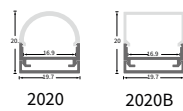

FEATURES

LIGHT SOURCE	COB
LED QUANTITY	480 Leds / mtr
FINISH	White PCB
WORKING VOLTAGE	24 Volts
RATED POWER	15W / mtr
RADIANCE ANGLE	180°
LAMP LIFE	50000 hrs
MOUNTING	3M Tape on the back
CONNECTION	Hardwired tails
CUTTING INCREMENTS	Every 50mm
DIMENSIONS	5000 x 10mm
MAX DAISY RUN	5 mtr

ORDERING LOGIC

PRODUCT SERIES	TYPE	POWER	COLOR TEMPERATURE	LED TYPE	BIN	NO. OF LED	VOLTAGE	CIRCUIT	PCB	CRI	NO OF LED ROWS	CONNECTION
LFX	I - INDOOR (IP20)	15.00 - 15.0W	(CT27) 2700K (CT30) 3000K (CT40) 4000K (CT50) 5000K (CT60) 6000K	COB	Z3	480 - 480 LEDs/mtr	24-24V	CV-Constant voltage	10 - 10mm	H - HIGH (90)	1	HT - Hardwired Tail IC - Indoor Connector
MODEL	COLOR CONTROL	LIGHT EMITTING DIRECTION	LED POWER	PCB COLOR	LENGTH PER REEL							
R - Regular	M - Mono	T - Top	L - Low	W - White	L05 - 5mtr							

Sample: LFX - I - 15.00 - CT 27 - COB - Z3 - 480 - 24 - CV - 10 - H - 1 - HT - RMTLWL05

DIMENSIONS

BINNING DIAGRAM

BIN Details

ACCESSORIES

Surface mounted

Hanging installation

Corner installation