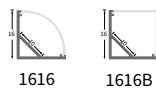

ORDERING LOGIC

PRODUCT SERIES	TYPE	POWER	COLOR TEMPERATURE	LED TYPE	BIN	NO. OF LED	VOLTAGE	CIRCUIT	PCB	CRI	NO OF LED ROWS	CONNECTION
LFX	I - INDOOR (IP20)	15.00 - 15.0W	(CT27) 2700K (CT30) 3000K (CT40) 4000K (CT50) 5000K (CT60) 6000K	COB	Z3	480 - 480 LEDs/mtr	24-24V	CV-Constant voltage	10 - 10mm	H - HIGH (90)	1	HT - Hardwired Tail IC - Indoor Connector
MODEL	COLOR CONTROL	LIGHT EMITTING DIRECTION	LED POWER	PCB COLOR	LENGTH PER REEL							
R - Regular	M - Mono	T - Top	L - Low	W - White	L05 - 5mtr							

Sample: LFX - I - 15.00 - CT 27 - COB - Z3 - 480 - 24 - CV - 10 - H - 1 - HT - RMTLWL05

DIMENSIONS

BINNING DIAGRAM

BIN Details

ACCESSORIES

Surface mounted

Hanging installation

Corner installation