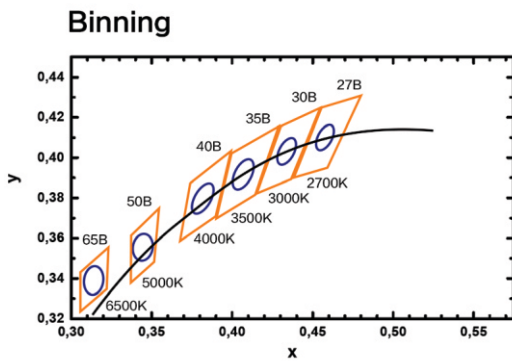

- CREE**
LED Quantity
- 24VOLTS**
Working Voltage
- 15W / mtr**
Rated power
- 3M Tape on the back**
Mounting

IP 20(Indoor)

ELECTRICAL DATA

POWER CONSUMPTION	15.0W
SUPPLY VOLTAGE	24 Vdc
SUPPLY CURRENT	240V ac
COLORS	2700K, 3000K, 4000K, 5000K, 6000K
CRI	>90
LUMEN	1300-1500lm

ORDERING LOGIC

PRODUCT SERIES	TYPE	POWER	COLOR TEMPERATURE	LED TYPE	BIN	NO. OF LED	VOLTAGE	CIRCUIT	PCB	CRI	NO OF LED ROWS	CONNECTION
LFX	I - INDOOR (IP20)	15.00 - 15.0W	(CT27) 2700K (CT30) 3000K (CT40) 4000K (CT50) 5000K (CT60) 6000K	COB	Z3	480 - 480 LEDs/mtr	24-24V	CV-Constant voltage	10 - 10mm	H - HIGH (90)	1	HT - Hardwired Tail IC - Indoor Connector
MODEL	COLOR CONTROL	LIGHT EMITTING DIRECTION	LED POWER	PCB COLOR	LENGTH PER REEL							
R - Regular	M - Mono	T - Top	L - Low	W - White	L05 - 5mtr							

Sample: LFX - I - 15.00 - CT 27 - COB - Z3 - 480 - 24 - CV - 10 - H - 1 - HT - RMTLWL05

DIMENSIONS

BINNING DIAGRAM

BIN Details

ACCESSORIES

Surface mounted

Hanging installation

Corner installation