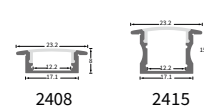

Recessed installation