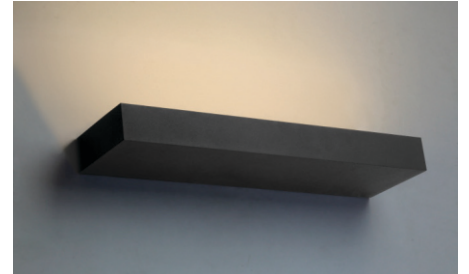

## LZA

**Mono** **IP65** WATER PROOF **CE** 10/30/50W

YYZ Liza is a durable wall light with housing made in die-cast aluminium with reflector design to achieve asymmetric light distribution. This ceiling washlight makes the task of creating uniform up lighting incredibly easy and can be preferred usage in illumination of ceilings, canopies, cantilever surfaces, etc. Its rugged construction enables usage of luminaire in harsh outdoor ambient.

### FEATURES

HOUSING	Die-cast aluminium
MOUNTING	Wall mounted (can be mounted upward or downward)
OPTIC	Asymmetrical reflector
OPERATION TEMP	-20° C - +50° C
LAMP LIFE	50,000 hrs
AVAILABLE LENTH	160mm, 296mm, 432mm
CONTROL	On/Off, Dali, 1-10V