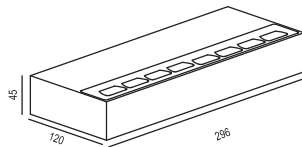

### FEATURES

HOUSING	Die-cast aluminium
MOUNTING	Wall mounted (can be mounted upward or downward)
OPTIC	Asymmetrical reflector
OPERATION TEMP	-20° C - +50° C
LAMP LIFE	50,000 hrs
AVAILABLE LENTH	160mm, 296mm, 432mm
CONTROL	On/Off, Dali, 1-10V

### DIMENSIONS

LZA 160

LZA 296

LZA 432