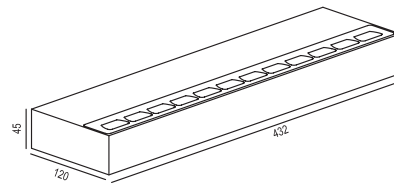

### FEATURES

HOUSING	Die-cast aluminium
MOUNTING	Wall mounted (can be mounted upward or downward)
OPTIC	Asymmetrical reflector
OPERATION TEMP	-20° C - +50° C
LAMP LIFE	50,000 hrs
AVAILABLE LENTH	160mm, 296mm, 432mm
CONTROL	On/Off, Dali, 1-10V

### DIMENSIONS

LZA 160

LZA 296

LZA 432