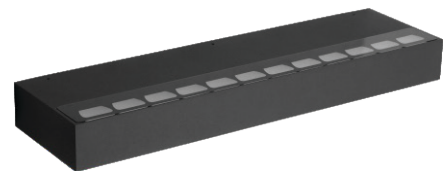

## LZA

**Mono** **IP65** WATER PROOF **CE** 10/30/50W

YYZ Liza is a durable wall light with housing made in die-cast aluminium with reflector design to achieve asymmetric light distribution. This ceiling washlight makes the task of creating uniform up lighting incredibly easy and can be preferred usage in illumination of ceilings, canopies, cantilever surfaces, etc. Its rugged construction enables usage of luminaire in harsh outdoor ambient.

### FEATURES

HOUSING	Die-cast aluminium
MOUNTING	Wall mounted (can be mounted upward or downward)
OPTIC	Asymmetrical reflector
OPERATION TEMP	-20° C - +50° C
LAMP LIFE	50,000 hrs
AVAILABLE LENTH	160mm, 296mm, 432mm
CONTROL	On/Off, Dali, 1-10V

### DIMENSIONS

LZA 160

LZA 296

LZA 432