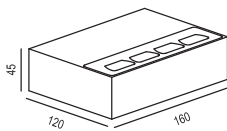

### FEATURES

HOUSING	Die-cast aluminium
MOUNTING	Wall mounted (can be mounted upward or downward)
OPTIC	Asymmetrical reflector
OPERATION TEMP	-20° C - +50° C
LAMP LIFE	50,000 hrs
AVAILABLE LENTH	160mm, 296mm, 432mm
CONTROL	On/Off, Dali, 1-10V

### DIMENSIONS

LZA 160

LZA 296

LZA 432