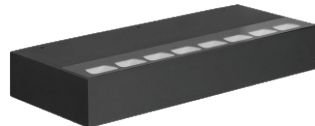

## LZA

**Mono** **IP65** WATER PROOF **CE** 10/30/50W

YYZ Liza is a durable wall light with housing made in die-cast aluminium with reflector design to achieve asymmetric light distribution. This ceiling washlight makes the task of creating uniform up lighting incredibly easy and can be preferred usage in illumination of ceilings, canopies, cantilever surfaces, etc. Its rugged construction enables usage of luminaire in harsh outdoor ambient.

### FEATURES

HOUSING	Die-cast aluminium
MOUNTING	Wall mounted (can be mounted upward or downward)
OPTIC	Asymmetrical reflector
OPERATION TEMP	-20° C - +50° C
LAMP LIFE	50,000 hrs
AVAILABLE LENTH	160mm, 296mm, 432mm
CONTROL	On/Off, Dali, 1-10V

### DIMENSIONS

LZA 160

LZA 296

LZA 432