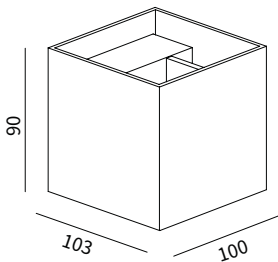

### FEATURES

HOUSING	Aluminum
WORKING VOLTAGE	220-240V AC 50-60Hz
MOUNTING	Surface mounted
DIFFUSER	Tempered glass
DIMENSIONS	103x100x90mm
OPERATION TEMP	-30° C - +50° C
BODY COLOR	Black, White, Grey
LAMP LIFE	50,000 hrs
CONTROL	On/Off, Dimmable

### DIMENSION