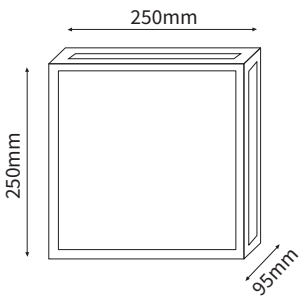

### FEATURES

HOUSING	Die-cast aluminum
WORKING VOLTAGE	100-240V AC, 220-240V AC 50-60Hz
MOUNTING	Surface mounted
DIFFUSER	Frosted glass with white matt finish
DIMENSIONS	250x250x95mm
OPERATION TEMP	-30° C - +50° C
BODY COLOR	Black
LAMP LIFE	50,000 hrs
CONTROL	Non-dim

### DIMENSION