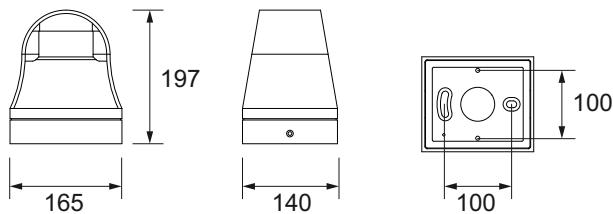

FEATURES

HOUSING	Die-cast aluminum
WORKING VOLTAGE	220-240V ac 50-60Hz
MOUNTING	Surface mounted(Floor)
DIFFUSER	Clear tempered glass
DIMENSIONS	165x197mm
OPERATION TEMP	-30° C - +50° C
BODY COLOR	Dark grey
LAMP LIFE	50,000 hrs
CONTROL	On/Off

LUMILEDS
LED Quality

220-240V AC
Working Voltage

14W
Rated power

ELECTRICAL DATA

RATED POWER	14W
COLORS	3000K, 4000K
CRI	80
LUMEN OUTPUT	161lm

DIMENSION

ORDERING LOGIC

PRODUCT	WATTAGE	COLOR TEMPERATURE	DIFFUSER	CONTROL	FINISH	ACCESSORIES
AHI-FM	14 - 14W	(CT30) 3000K (CT40) 4000K (CTXX) Custom	CG - Clear Glass	ND - Non Dimmable	DG - Dark Grey	SP - Spike