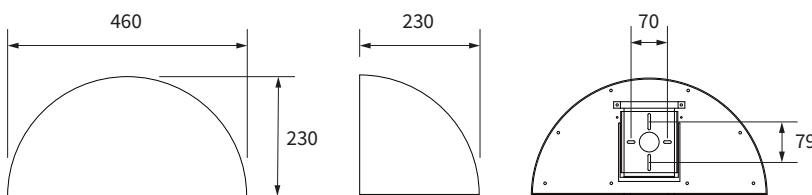

LUMILEDS
LED Quality

220-240V AC
Working Voltage

36W, 50W
Rated power

ELECTRICAL DATA

RATED POWER	36W, 50W
COLORS	3000K, 4000K
CRI	80
LUMEN OUTPUT	4579lm(36W), 6177lm(50W)

DIMENSION

ORDERING LOGIC

PRODUCT	WATTAGE	COLOR TEMPERATURE	CONTROL	FINISH
CNM	36 - 36W (CT30)	3000K	ND - Non Dimmable	DG - Dark Grey
	50 - 50W (CT40)	4000K		
	(CTXX)	Custom		