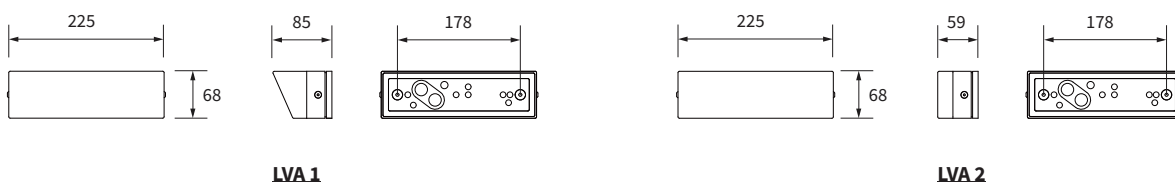

FEATURES

HOUSING	Die-cast aluminum
WORKING VOLTAGE	220-240V ac 50-60Hz
MOUNTING	Wall mounted
DIFFUSER	White crystal glass
DIMENSIONS	225x85x68mm
OPERATION TEMP	-30° C - +50° C
BODY COLOR	Dark grey
LAMP LIFE	50,000 hrs
CONTROL	On/Off

LUMILEDS
LED Quality

V 220-240V AC
Working Voltage

W 6.5W
Rated power

ELECTRICAL DATA

RATED POWER	6.5W
COLORS	3000K, 4000K
CRI	80
LUMEN OUTPUT	515 lm(LVA 1), 422 lm(LVA 2)

DIMENSION

ORDERING LOGIC

PRODUCT	WATTAGE	COLOR TEMPERATURE	CONTROL	FINISH
LVA 1	6.5 - 6.5W	(CT30) 3000K	ND - Non Dimmable	DG - Dark Grey
LVA 2		(CT40) 4000K (CTXX) Custom		