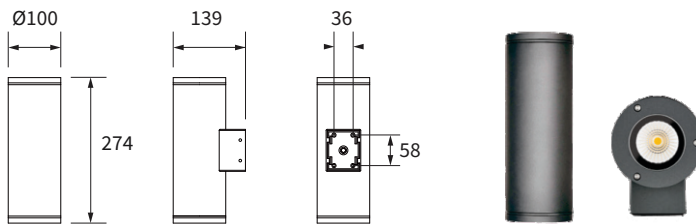

Mono IP65 CE

YYZ Limo is a surface mounted wall luminaire developed to brighten the night and outdoor building facade using the high performance of COB LED light source. The cylinder shape of the luminaire is slim and compact up and down lighting. With an optional beam angle of 16° and 38° reflector along with the integrated COB technology, it provides low-dazzle and outstanding light output for comfort.

FEATURES

HOUSING	Die-cast aluminum
WORKING VOLTAGE	220-240V ac 50-60Hz
MOUNTING	Wall mounted
OPTIC	16°, 38°
DIMENSIONS	Ø100x274mm
OPERATION TEMP	-30° C - +50° C
BODY COLOR	Dark grey
LAMP LIFE	50,000 hrs
CONTROL	On/Off

LUMILEDS
LED Quality

V 220-240V AC
Working Voltage

W 14W, 28W
Rated power

ELECTRICAL DATA

RATED POWER	14W (7Wx2), 28W (14Wx2)
COLORS	3000K, 4000K
CRI	80
LUMEN OUTPUT	1385lm, 1328lm, 3613lm, 3308lm

DIMENSION

ORDERING LOGIC

PRODUCT	WATTAGE	COLOR TEMPERATURE	OPTIC	CONTROL	LUMEN OUTPUT	FINISH
LMO	14 - 14W (7Wx2)	(CT30)	3000K	16 - 16°	ND - Non Dimmable	1328 - 1328lm (14W-38°)
	28 - 28W (14Wx2)	(CT40)	4000K	38 - 38°		1385 - 1385lm (14W-16°)
		(CTXX)	Custom			3308 - 3308lm (28W-38°)
						3613 - 3613lm (28W-16°)