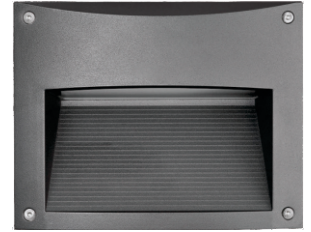

LYNX WALL LIGHT

LNX

Mono IP65 CE

YYZ Lynx is a recessed wall luminaire developed to brighten the floor using the high performance of the LED light source. The outdoor lighting fixture made in die-cast aluminum and stainless steel is designed with a simple rectangle shape with the curved frame in the center to complete the unique and contemporary look. The special feature of lighting design is to make the eyes comfortable and minimize the dark zone area from the wall. Lynx is specially designed to create a beautiful shape of the light pattern on the floor.

FEATURES

HOUSING	Die-cast aluminum
WORKING VOLTAGE	220-240V ac 50-60Hz
MOUNTING	Wall recessed
DIFFUSER	Clear tempered glass
DIMENSIONS	280x127x220mm
OPERATION TEMP	-30° C - +50° C
BODY COLOR	Dark grey
LAMP LIFE	50,000 hrs

LUMILEDS
LED Quality

220-240V AC
Working Voltage

15W
Rated power

ELECTRICAL DATA

RATED POWER	15W
COLORS	3000K, 4000K
CRI	80
LUMEN OUTPUT	964 lm

DIMENSION

ORDERING LOGIC

PRODUCT	WATTAGE	COLOR TEMPERATURE	CONTROL	FINISH
LNX	15 - 15W	(CT30) 3000K (CT40) 4000K (CTXX) Custom	ND - Non Dimmable	DG - Dark Grey