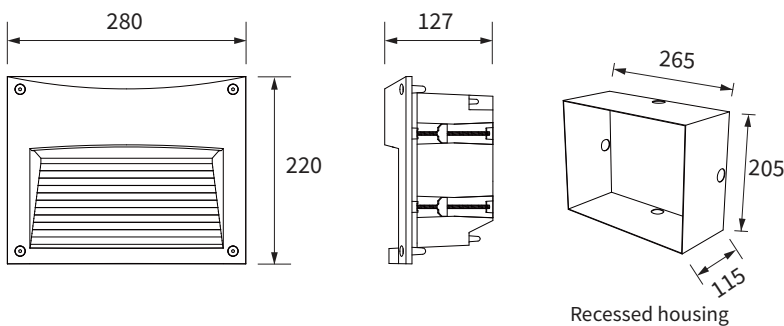

DIMENSION

ORDERING LOGIC

PRODUCT	WATTAGE	COLOR TEMPERATURE	CONTROL	FINISH
LNX	15 - 15W	(CT30) 3000K (CT40) 4000K (CTXX) Custom	ND - Non Dimmable	DG - Dark Grey

Sample: LNX - 15 - CT30 - ND - DG