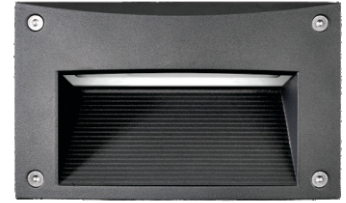

LYNX MINI WALL LIGHT

LNX-MI

Mono IP65 CE

YYZ Lynx Mini is a small recessed wall luminaire developed to brighten the floor using the high performance of the LED light source. The outdoor lighting fixture made in die-cast aluminum and stainless steel is designed with a simple rectangle shape with the curved frame in the center to complete the unique and contemporary look. The special feature of lighting design is to make the eyes comfortable and minimize the dark zone area from the wall. Lynx mini is specially designed to create a beautiful shape of the light pattern on the floor.

FEATURES

HOUSING	Die-cast aluminum
WORKING VOLTAGE	220-240V ac 50-60Hz
MOUNTING	Wall recessed
DIFFUSER	Clear tempered glass
DIMENSIONS	191x80x116mm
OPERATION TEMP	-30° C - +50° C
BODY COLOR	Dark grey
LAMP LIFE	50,000 hrs

LUMILEDS
LED Quality

220-240V AC
Working Voltage

8W
Rated power

ELECTRICAL DATA

RATED POWER	8W
COLORS	3000K, 4000K
CRI	80
LUMEN OUTPUT	401 lm

DIMENSION

ORDERING LOGIC

PRODUCT	WATTAGE	COLOR TEMPERATURE	CONTROL	FINISH
LNX-MI	8 - 8W	(CT30) 3000K (CT40) 4000K (CTXX) Custom	ND - Non Dimmable	DG - Dark Grey