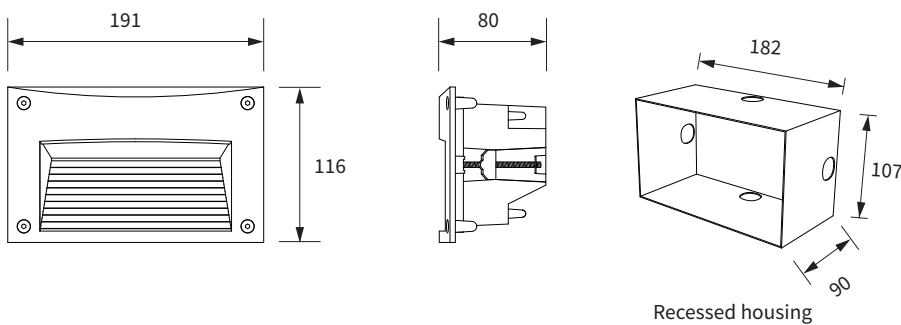

DIMENSION

ORDERING LOGIC

PRODUCT	WATTAGE	COLOR TEMPERATURE	CONTROL	FINISH
LNX-MI	8 - 8W	(CT30) 3000K (CT40) 4000K (CTXX) Custom	ND - Non Dimmable	DG - Dark Grey

Sample: LNX-MI - 8 - CT30 - ND - DG