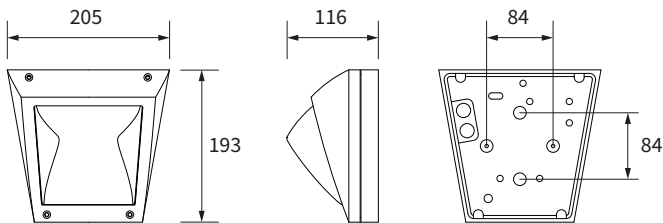

### FEATURES

HOUSING	Die-cast aluminum
WORKING VOLTAGE	220-240V ac 50-60Hz
MOUNTING	Wall mounted
DIFFUSER	Frosted crystal glass, White crystal glass
DIMENSIONS	205x193mm
OPERATION TEMP	-30° C - +50° C
BODY COLOR	Dark grey
LAMP LIFE	50,000 hrs
CONTROL	On/Off

### DIMENSION