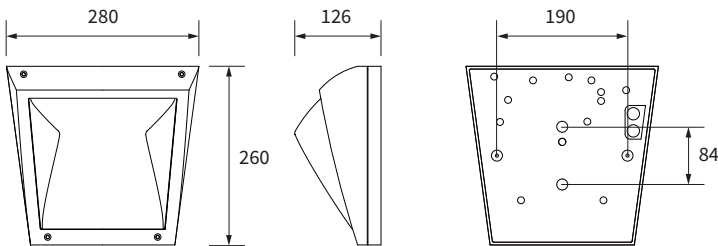

FEATURES

HOUSING	Die-cast aluminum
WORKING VOLTAGE	220-240V ac 50-60Hz
MOUNTING	Wall mounted
DIFFUSER	Frosted crystal glass, White crystal glass
DIMENSIONS	280x126mm
OPERATION TEMP	-30° C - +50° C
BODY COLOR	Dark grey
LAMP LIFE	50,000 hrs
CONTROL	On/Off

LUMILEDS
LED Quality

220-240V AC
Working Voltage

36W
Rated power

ELECTRICAL DATA

RATED POWER	36W
COLORS	3000K, 4000K
CRI	80
LUMEN OUTPUT	3089lm(Frosted), 1682lm(White)

DIMENSION

ORDERING LOGIC

PRODUCT	WATTAGE	COLOR TEMPERATURE	DIFFUSER	CONTROL	FINISH
OLS	36 - 36W	(CT30) 3000K (CT40) 4000K (CTXX) Custom	FG - Frosted Glass WG - White Glass	ND - Non Dimmable	DG - Dark Grey