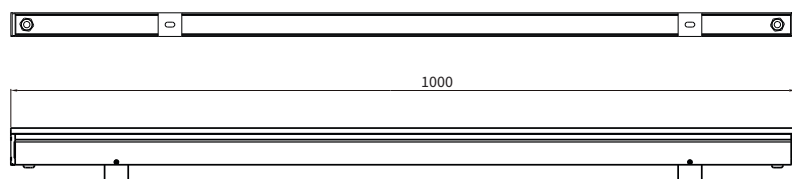

### FEATURES

FINISH	6063 Aluminum
WORKING VOLTAGE	24V dc
RATED POWER	11W/14W(RGBW)/mtr
BEAM ANGLE	120°
MOUNTING	Surface mounting
OPTIC	PC
DIMENSIONS	1000(L) x 30(W) x 66.8(H)mm
OPERATION TEMP	-25° C - +50° C
STORAGE TEMP	-40° C - +80° C
WEIGHT	1.2kg
LAMP LIFE	50000 hrs
BODY COLOR	Black, Grey, White, Green
CONTROL	Dmx512

### DIMENSION

**FIXED U SHAPED BRACKET**