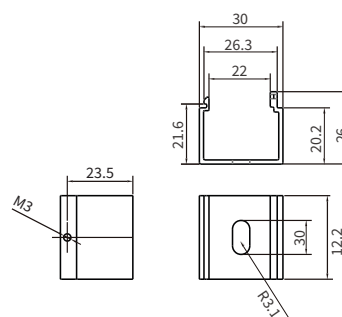

### FEATURES

FINISH	6063 Aluminum
WORKING VOLTAGE	24V dc
RATED POWER	11W/14W(RGBW)/mtr
BEAM ANGLE	120°
MOUNTING	Surface mounting
OPTIC	PC
DIMENSIONS	1000(L) x 30(W) x 66.8(H)mm
OPERATION TEMP	-25° C - +50° C
STORAGE TEMP	-40° C - +80° C
WEIGHT	1.2kg
LAMP LIFE	50000 hrs
BODY COLOR	Black, Grey, White, Green
CONTROL	Dmx512

### DIMENSION

**FIXED U SHAPED BRACKET**