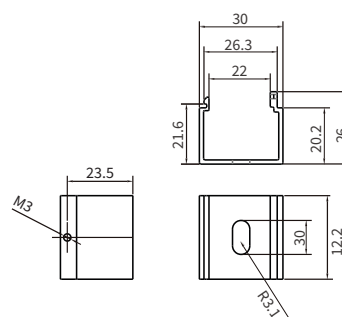

FEATURES

FINISH	6063 Aluminum
WORKING VOLTAGE	24V dc
RATED POWER	11W/mtr
BEAM ANGLE	120°
MOUNTING	Surface mounting
OPTIC	PC
DIMENSIONS	1000(L) x 30(W) x 66.8(H)mm
OPERATION TEMP	-25° C - +50° C
STORAGE TEMP	-40° C - +80° C
WEIGHT	1.2kg
LAMP LIFE	50000 hrs
BODY COLOR	Black, Grey, White, Green
CONTROL	Dmx512

CREE
LED Quality

24V DC
Working Voltage

11W/mtr
Rated power

ELECTRICAL DATA

SUPPLY VOLTAGE	24V dc
COLORS	2700K, 3000K, 4000K, 5000K, 6000K
LUMEN	22-24lm/W

DIMENSION

FIXED U SHAPED BRACKET

ORDERING LOGIC