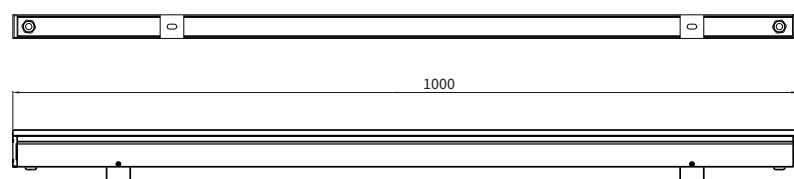

DIMENSION

FIXED U SHAPED BRACKET