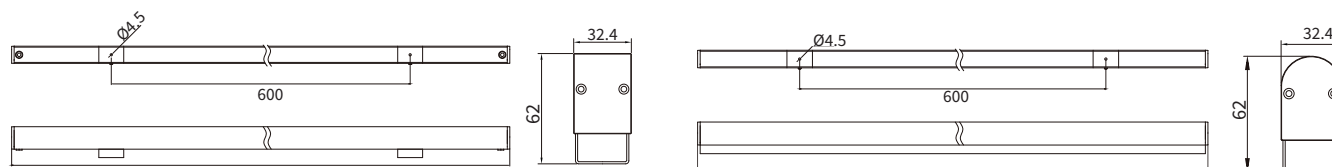

DIMENSION

TRUNKING

FIXED U SHAPED BRACKET

ORDERING LOGIC

PRODUCT	WATTAGE	COLOR TEMPERATURE	VOLTAGE	BEAM ANGLE	BODY COLOR	FIXTURE LENGTH	BRACKET TYPE	CUSTOM
TTS-30S	11 - 11W	(CT27)	DC - 24VDC	120 - 120°	BK - Black	33 - 330	U - U Shape T - Trunking	XX - XXX
		(CT30)			GR - Grey			
		(CT40)			WH - White			
		(CT50)			GN - Green			
		(CT60)						

Sample: TTS-30S - 11 - CT27 - DC - 120 - BK - 33 - U - XX