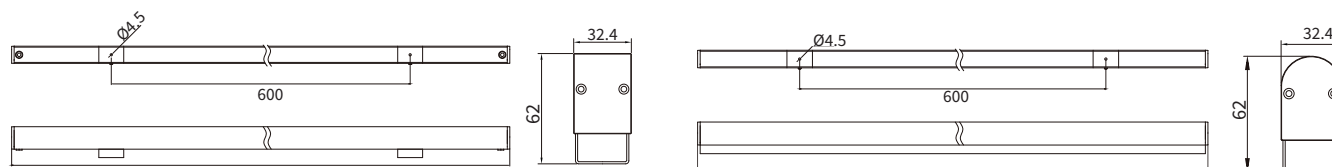

FEATURES

FINISH	6063 Aluminum
WORKING VOLTAGE	24V dc
RATED POWER	11W/14W(RGBW)/mtr
BEAM ANGLE	120°
MOUNTING	Surface mounting
OPTIC	PC
DIMENSIONS	995, 660, 330(L) x 32.4(W) x 62(H)mm
OPERATION TEMP	-25° C - +50° C
STORAGE TEMP	-40° C - +80° C
WEIGHT	0.6kg
LAMP LIFE	50000 hrs
BODY COLOR	Black, Grey, White, Green
CONTROL	Dmx512

ELECTRICAL DATA

SUPPLY VOLTAGE	24V dc
COLORS	RGB, RGBW
LUMEN	21-23lm/W @ RGB, 23-25lm/W @ RGBW

DIMENSION

TRUNKING

FIXED U SHAPED BRACKET

ORDERING LOGIC

PRODUCT	WATTAGE	COLOR TEMPERATURE	VOLTAGE	BEAM ANGLE	BODY COLOR	FIXTURE LENGTH	BRACKET TYPE	CUSTOM
TTS-30S	11 - 11W 14 - 14W(RGBW)	(RGB) RGB (RGBW) RGBW	DC - 24VDC	120 - 120°	BK - Black GR - Grey WH - White GN - Green	33 - 330 66 - 660 99 - 995	U - U Shape T - Trunking	XX - XXX