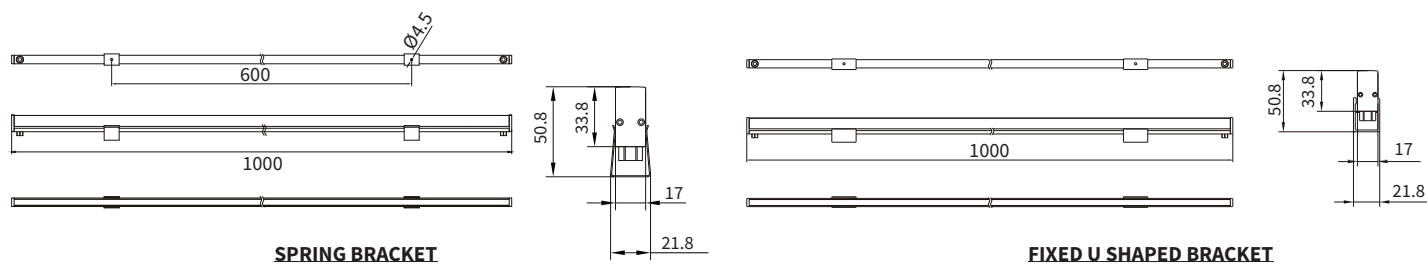

### FEATURES

FINISH	6063 Aluminum
WORKING VOLTAGE	24V dc
RATED POWER	11W, 14W(RGBW)/mtr
BEAM ANGLE	120°
MOUNTING	Surface mounting
OPTIC	PC
DIMENSIONS	1000, 500, 300(L) x 21.8(W) x 50.8(H)mm
OPERATION TEMP	-25° C - +50° C
STORAGE TEMP	-40° C - +80° C
WEIGHT	0.5kg
LAMP LIFE	50000 hrs
BODY COLOR	Black, Grey, White, Green
CONTROL	Dmx512

### DIMENSION

### ORDERING LOGIC

PRODUCT	WATTAGE	COLOR TEMPERATURE	VOLTAGE	BEAM ANGLE	BODY COLOR	FIXTURE LENGTH	BRACKET TYPE	CUSTOM
TTS-17S	11 - 11W 14 - 14W(RGBW)	(RGB) RGB (RGBW) RGBW	DC - 24VDC	120 - 120°	BK - Black GR - Grey WH - White GN - Green	30 - 300 50 - 500 100 - 1000	S - Spring U - U Shape	XX - XXX