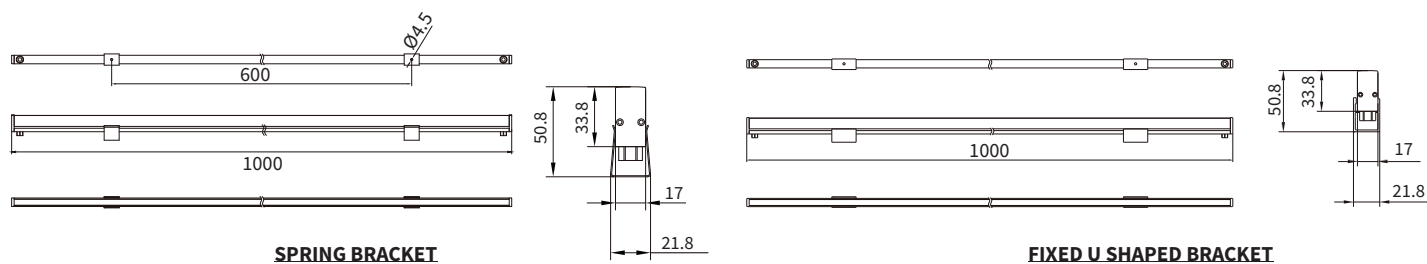

FEATURES

FINISH	6063 Aluminum
WORKING VOLTAGE	24V dc
RATED POWER	11W/mtr
BEAM ANGLE	120°
MOUNTING	Surface mounting
OPTIC	PC
DIMENSIONS	1000, 500, 300(L) x 21.8(W) x 50.8(H)mm
OPERATION TEMP	-25° C - +50° C
STORAGE TEMP	-40° C - +80° C
WEIGHT	0.5kg
LAMP LIFE	50000 hrs
BODY COLOR	Black, Grey, White, Green
CONTROL	Dmx512

CREE LED Quality

24V DC Working Voltage

11W/ mtr Rated power

ELECTRICAL DATA

SUPPLY VOLTAGE	24V dc
COLORS	2700K, 3000K, 4000K, 5000K, 6000K
LUMEN	32-33lm/W

DIMENSION

ORDERING LOGIC

PRODUCT	WATTAGE	COLOR TEMPERATURE	VOLTAGE	BEAMANGLE	BODY COLOR	FIXTURE LENGTH	BRACKET TYPE	CUSTOM
TTS-17S	11 - 11W	(CT27) 2700K (CT30) 3000K (CT40) 4000K (CT50) 5000K (CT60) 6000K	DC - 24VDC	120 - 120°	BK - Black GR - Grey WH - White GN - Green	30 - 300 50 - 500 100 - 1000	S - Spring U - U Shape	XX - XXX