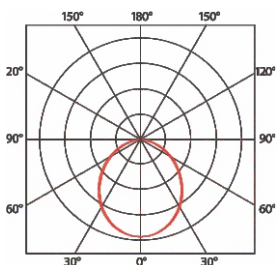

DIAGRAM

Polar Curve