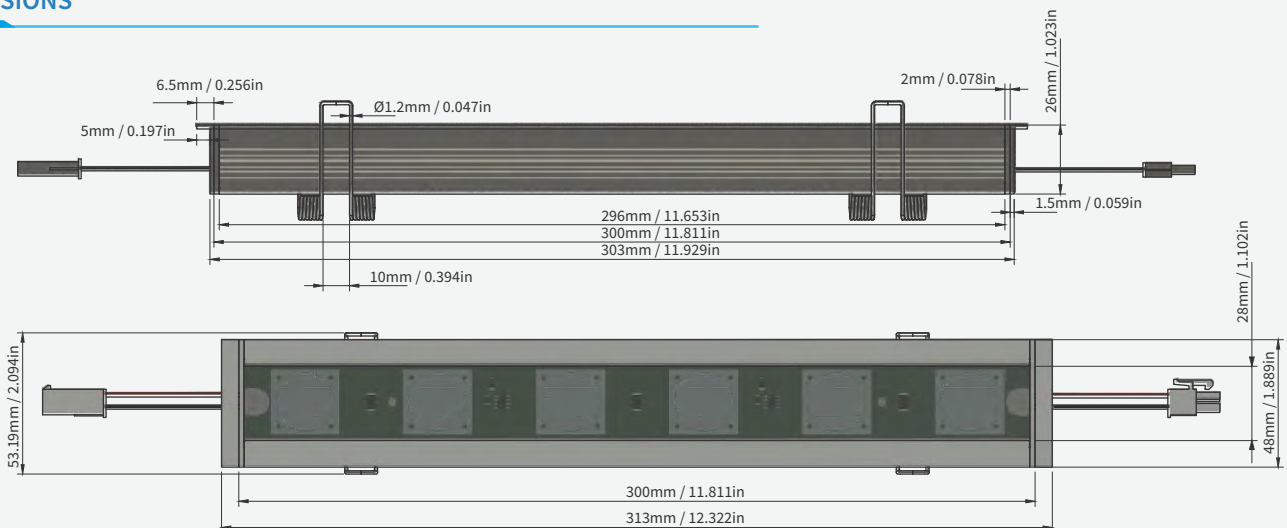

## FEATURES

OPERATING VOLTAGE	24 V dc
OPERATING TEMPERATURE	-20 °C ~ + 50 °C
LIGHT SOURCE	Top quality surface mount LED with variable drive current
COLOR RANGE	Single Color Operation / Custom Color Operation
BEAM ANGLE	6°x6°, 10°x10°, 15°x15°, 25°x25°, 30°x30°, 40°x40°, 60°x60°, 90°x90° 6°x40°, 10°x30°, 10°x45°, 10°x70°, 12°x48°, 20°x45°, 20°x65°
FIXTURE CONNECTION	AMP Mini-fit connector
AVAILABLE IP RATING	IP-20
MAXIMUM DAISY CHAIN	7ft/2.2m
CRI	80

**6 LEDs /ft**  
LED Quality

**24 V DC**  
Operating Voltage

**9.6W/ft**  
Rated power

LFG Recess

LFG Recess on Ceiling Preview

LFG Recess Side View

LFG Recess Side View on Ceiling

## ORDERING LOGIC

PRODUCT SERIES	TYPE	POWER	COLOR TEMPERATURE	LENGTH	OPTICS	MOUNTING	CONNECTOR	
LFG	TSI- TRIM SMALL INDOOR	9.6W - 9.6WATTS	(CT 22)	2200K	12 - 12inch /300mm	06 - 6°x6°	RM - Recessed Mount	AM - AMP CONNECTOR
	TMI*- TRIM MEDIUM INDOOR*		(CT 24)	2400K	24 - 24inch /600mm	10 - 10°x10°		CW - LEAD WIRING
	TLI*- TRIM LARGE INDOOR*		(CT 27)	2700K	36 - 36inch /900mm	15 - 15°x15°		
			(CT 30)	3000K	48 - 48inch /1200mm	25 - 25°x25°		
			(CT 35)	3500K		30 - 30°x30°		
			(CT 40)	4000K		40 - 40°x40°		
			(CT 50)	5000K		60 - 60°x60°		
			(CT 57)	5700K		90 - 90°x90°		
			(CT 60)	6000K		6x40 - 6°x40°		
			(CT 65)	6500K		10x30 - 10°x30°		
			(CT BL)	BLUE		10x45 - 10°x45°		
			(CTRD)	RED		10x70 - 10°x70°		
			(CTGR)	GREEN		12x48 - 12°x48°		
			(CTAM)	AMBER		20x45 - 20°x45°		
						20x65 - 20°x65°		

## DIMENSIONS