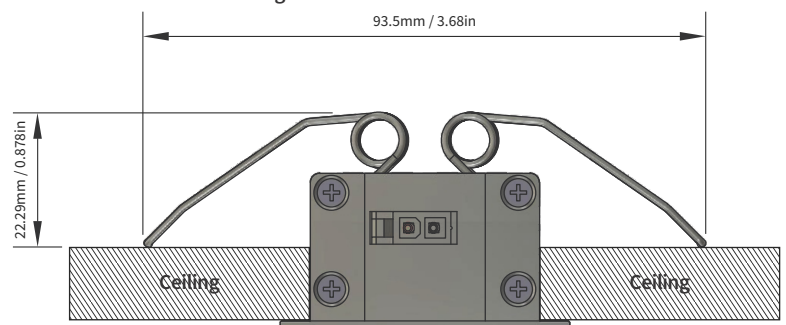

**6 LEDs /ft**  
LED Quality

**24 V DC**  
Operating Voltage

**9.6W/ft**  
Rated power

LFG Recess

LFG Recess on Ceiling Preview

LFG Recess Side View

LFG Recess Side View on Ceiling