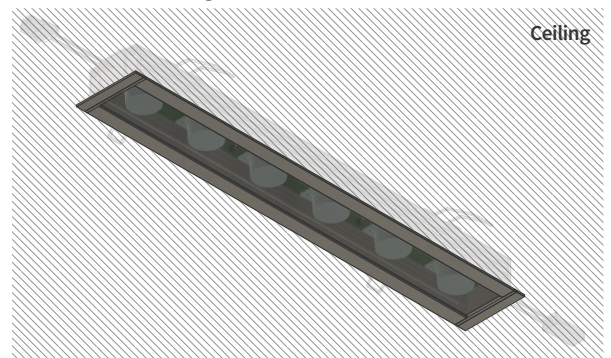

LFG Recess on Ceiling Preview