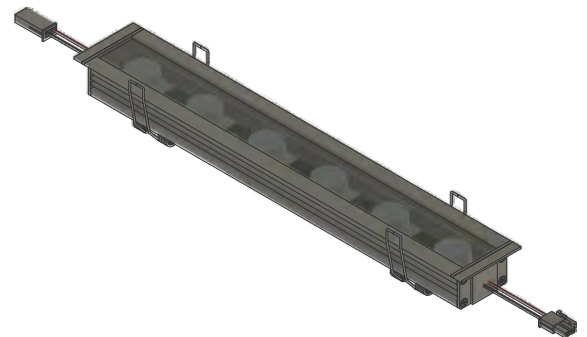

# INDOOR LFG RECESSED SPEC SHEET

LFG-I-9.6

**IP20**  
NON-WATER  
PROOF

**9.6 W**

YYZ LFG-R series linear LED light fixtures are a simple, yet elegant solution for wall washing and grazing applications where crisp, single color light is desired along a wall or ceiling. LFG series is a new improvised version of YYZ Easy Grazer product which has installation in large scale projects worldwide since past several years. The use of elliptical optics ensures smooth lighting across the entire surface with optimal overlap between LEDs, and little spill or throw beyond the illuminated plane.

## FEATURES

OPERATING VOLTAGE	24 V dc
OPERATING TEMPERATURE	-20 °C ~ + 50 °C
LIGHT SOURCE	Top quality surface mount LED with variable drive current
COLOR RANGE	Single Color Operation / Custom Color Operation
BEAM ANGLE	6°x6°, 10°x10°, 15°x15°, 25°x25°, 30°x30°, 40°x40°, 60°x60°, 90°x90° 6°x40°, 10°x30°, 10°x45°, 10°x70°, 12°x48°, 20°x45°, 20°x65°
FIXTURE CONNECTION	AMP Mini-fit connector
AVAILABLE IP RATING	IP-20
MAXIMUM DAISY CHAIN	7ft/2.2m
CRI	80

## ELECTRICAL DATA

LUMEN (5000° K)	910 lm
AMP / FT	400mA/ft
mA / Mtr	1333
NO OF LED PER FT	6
TYPE OF LED	Samsung

**6 LEDs /ft**  
LED Quality

**24 V DC**  
Operating Voltage

**9.6W/ft**  
Rated power

LFG Recess

LFG Recess on Ceiling Preview

LFG Recess Side View

LFG Recess Side View on Ceiling