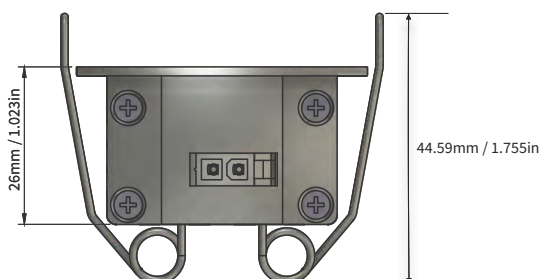

## FEATURES

OPERATING VOLTAGE	24 V dc
OPERATING TEMPERATURE	-20 °C ~ + 50 °C
LIGHT SOURCE	Top quality surface mount LED with variable drive current
COLOR RANGE	Single Color Operation / Custom Color Operation
BEAM ANGLE	6°x6°, 10°x10°, 15°x15°, 25°x25°, 30°x30°, 40°x40°, 60°x60°, 90°x90° 6°x40°, 10°x30°, 10°x45°, 10°x70°, 12°x48°, 20°x45°, 20°x65°
FIXTURE CONNECTION	AMP Mini-fit connector
AVAILABLE IP RATING	IP-20
MAXIMUM DAISY CHAIN	7ft/2.2m
CRI	80

**6 LEDs /ft**  
LED Quality

**24 V DC**  
Operating Voltage

**9.6W/ft**  
Rated power

LFG Recess

LFG Recess on Ceiling Preview

LFG Recess Side View

LFG Recess Side View on Ceiling