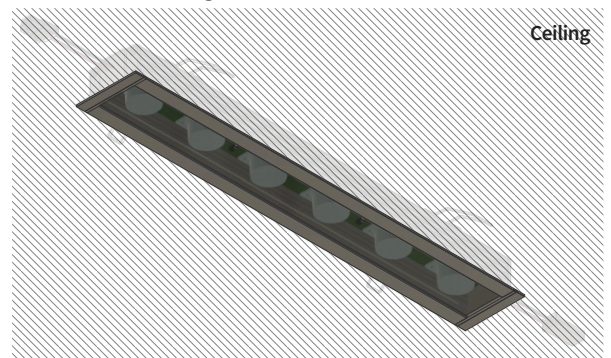

LFG Recess on Ceiling Preview