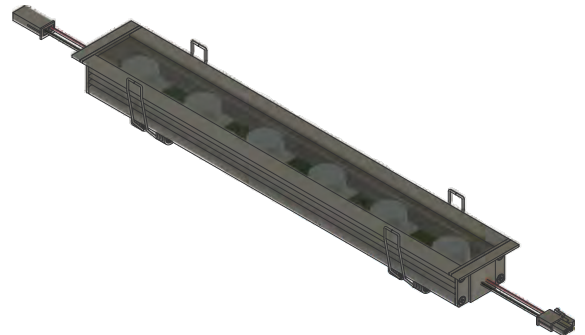

INDOOR LFG RECESSED SPEC SHEET

LFG-I-7.2

IP20
NON-WATER
PROOF

7.2 W

YYZ LFG-R series linear LED light fixtures are a simple, yet elegant solution for wall washing and grazing applications where crisp, single color light is desired along a wall or ceiling. LFG series is a new improvised version of YYZ Easy Grazer product which has installation in large scale projects worldwide since past several years. The use of elliptical optics ensures smooth lighting across the entire surface with optimal overlap between LEDs, and little spill or throw beyond the illuminated plane.

FEATURES

OPERATING VOLTAGE	24 V dc
OPERATING TEMPERATURE	-20 °C ~ + 50 °C
LIGHT SOURCE	Top quality surface mount LED with variable drive current
COLOR RANGE	Single Color Operation / Custom Color Operation
BEAM ANGLE	6°x6°, 10°x10°, 15°x15°, 25°x25°, 30°x30°, 40°x40°, 60°x60°, 90°x90° 6°x40°, 10°x30°, 10°x45°, 10°x70°, 12°x48°, 20°x45°, 20°x65°
FIXTURE CONNECTION	AMP Mini-fit connector
AVAILABLE IP RATING	IP-20
MAXIMUM DAISY CHAIN	10ft/3m
CRI	80

ELECTRICAL DATA

LUMEN (5000° K)	720 lm
AMP / FT	300mA/ft
mA / Mtr	1000
NO OF LED PER FT	6
TYPE OF LED	Samsung

COLOR TEMPERATURE DATA

White	Lumens/ft	Colors	Lumens/ft
2200K (W 22)	530 lm	BLUE (BL)	150 lm
2700K (W 27)	690 lm	RED (RD)	290 lm
3000K (W 30)	640 lm	GREEN (GR)	475 lm
3500K (W 35)	690 lm	AMBER (AM)	325 lm
4000K (W 40)	690 lm		
5000k (W 50)	720 lm		
5700k (W 57)	720 lm		
6000k (W 60)	720 lm		
6500k (W 65)	720 lm		

6 LEDs /ft
LED Quality

24 V DC
Operating Voltage

7.2W/ft
Rated power

LFG Recess

LFG Recess on Ceiling Preview

LFG Recess Side View

LFG Recess Side View on Ceiling

LFG-I-7.2