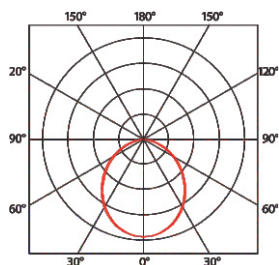

ELECTRICAL DATA

LUMEN (5000° K)	720 lm
AMP / FT	300mA/ft
mA / Mtr	1000
NO OF LED PER FT	6
TYPE OF LED	Samsung

COLOR TEMPERATURE DATA

White	Lumens/ft	Colors	Lumens/ft
2200K (W 22)	530 lm	BLUE (BL)	150 lm
2700K (W 27)	690 lm	RED (RD)	290 lm
3000K (W 30)	640 lm	GREEN (GR)	475 lm
3500K (W 35)	690 lm	AMBER (AM)	325 lm
4000K (W 40)	690 lm		
5000k (W 50)	720 lm		
5700k (W 57)	720 lm		
6000k (W 60)	720 lm		
6500k (W 65)	720 lm		

ORDERING LOGIC

PRODUCT SERIES	TYPE	POWER	COLOR TEMPERATURE	LENGTH	OPTICS	MOUNTING	CONNECTOR	
LFG-R	TSI- TRIM SMALL INDOOR	7.2W - 7.2WATTS	(CT 22)	2200K	12 - 12inch /300mm	06 - 6°x6°	RM - Recessed Mount	AM - AMP CONNECTOR
	TMI*- TRIM MEDIUM INDOOR*		(CT 24)	2400K	24 - 24inch /600mm	10 - 10°x10°		CW - LEAD WIRING
	TLI*- TRIM LARGE INDOOR*		(CT 27)	2700K	36 - 36inch /900mm	15 - 15°x15°		
			(CT 30)	3000K	48 - 48inch /1200mm	25 - 25°x25°		
			(CT 35)	3500K		30 - 30°x30°		
			(CT 40)	4000K		40 - 40°x40°		
			(CT 50)	5000K		60 - 60°x60°		
			(CT 57)	5700K		90 - 90°x90°		
			(CT 60)	6000K		6x40 - 6°x40°		
			(CT 65)	6500K		10x30 - 10°x30°		
			(CT BL)	BLUE		10x45 - 10°x45°		
			(CTRD)	RED		10x70 - 10°x70°		
			(CTGR)	GREEN		12x48 - 12°x48°		
			(CTAM)	AMBER		20x45 - 20°x45°		
						20x65 - 20°x65°		

Sample: LFG-TSI-7.2W-CT22-12-06-RM-AM

NOTE: * contact factory for further details

DIMENSIONS

DIAGRAM

Polar Curve

BIN Details (CIE 1931)

Spectral Radiant Flux VS Wavelength