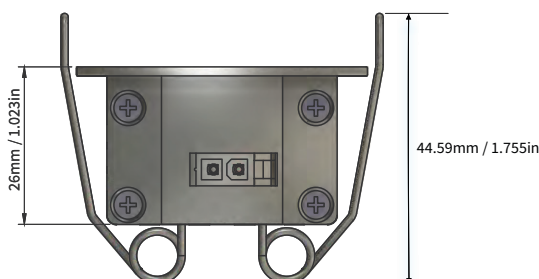

FEATURES

OPERATING VOLTAGE	24 V dc
OPERATING TEMPERATURE	-20 °C ~ + 50 °C
LIGHT SOURCE	Top quality surface mount LED with variable drive current
COLOR RANGE	Single Color Operation / Custom Color Operation
BEAM ANGLE	6°x6°, 10°x10°, 15°x15°, 25°x25°, 30°x30°, 40°x40°, 60°x60°, 90°x90° 6°x40°, 10°x30°, 10°x45°, 10°x70°, 12°x48°, 20°x45°, 20°x65°
FIXTURE CONNECTION	AMP Mini-fit connector
AVAILABLE IP RATING	IP-20
MAXIMUM DAISY CHAIN	10ft/3m
CRI	80

6 LEDs /ft
LED Quality

24 V DC
Operating Voltage

7.2W/ft
Rated power

LFG Recess

LFG Recess on Ceiling Preview

LFG Recess Side View

LFG Recess Side View on Ceiling

LFG-I-7.2

ORDERING LOGIC

PRODUCT SERIES	TYPE	POWER	COLOR TEMPERATURE	LENGTH	OPTICS	MOUNTING	CONNECTOR	
LFG-R	TSI- TRIM SMALL INDOOR	7.2W - 7.2WATTS	(CT 22)	2200K	12 - 12inch /300mm	06 - 6°x6°	RM - Recessed Mount	AM - AMP CONNECTOR
	TMI*- TRIM MEDIUM INDOOR*		(CT 24)	2400K	24 - 24inch /600mm	10 - 10°x10°		CW - LEAD WIRING
	TLI*- TRIM LARGE INDOOR*		(CT 27)	2700K	36 - 36inch /900mm	15 - 15°x15°		
			(CT 30)	3000K	48 - 48inch /1200mm	25 - 25°x25°		
			(CT 35)	3500K		30 - 30°x30°		
			(CT 40)	4000K		40 - 40°x40°		
			(CT 50)	5000K		60 - 60°x60°		
			(CT 57)	5700K		90 - 90°x90°		
			(CT 60)	6000K		6x40 - 6°x40°		
			(CT 65)	6500K		10x30 - 10°x30°		
			(CT BL)	BLUE		10x45 - 10°x45°		
			(CTRD)	RED		10x70 - 10°x70°		
			(CTGR)	GREEN		12x48 - 12°x48°		
			(CTAM)	AMBER		20x45 - 20°x45°		
						20x65 - 20°x65°		