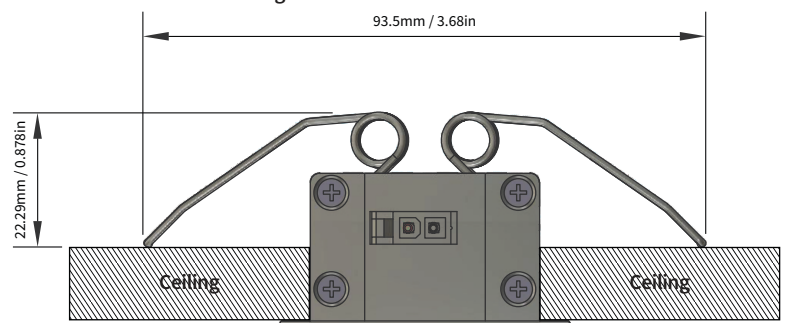

6 LEDs /ft
LED Quality

24 V DC
Operating Voltage

7.2W/ft
Rated power

LFG Recess

LFG Recess on Ceiling Preview

LFG Recess Side View

LFG Recess Side View on Ceiling

LFG-I-7.2

ORDERING LOGIC

PRODUCT SERIES	TYPE	POWER	COLOR TEMPERATURE	LENGTH	OPTICS	MOUNTING	CONNECTOR	
LFG-R	TSI- TRIM SMALL INDOOR	7.2W - 7.2WATTS	(CT 22)	2200K	12 - 12inch /300mm	06 - 6°x6°	RM - Recessed Mount	AM - AMP CONNECTOR
	TMI*- TRIM MEDIUM INDOOR*		(CT 24)	2400K	24 - 24inch /600mm	10 - 10°x10°		CW - LEAD WIRING
	TLI*- TRIM LARGE INDOOR*		(CT 27)	2700K	36 - 36inch /900mm	15 - 15°x15°		
			(CT 30)	3000K	48 - 48inch /1200mm	25 - 25°x25°		
			(CT 35)	3500K		30 - 30°x30°		
			(CT 40)	4000K		40 - 40°x40°		
			(CT 50)	5000K		60 - 60°x60°		
			(CT 57)	5700K		90 - 90°x90°		
			(CT 60)	6000K		6x40 - 6°x40°		
			(CT 65)	6500K		10x30 - 10°x30°		
			(CT BL)	BLUE		10x45 - 10°x45°		
			(CTRD)	RED		10x70 - 10°x70°		
			(CTGR)	GREEN		12x48 - 12°x48°		
			(CTAM)	AMBER		20x45 - 20°x45°		
						20x65 - 20°x65°		