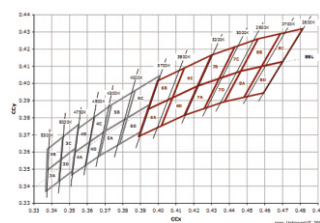

ELECTRICAL DATA

LUMEN (5000° K)	720 lm
AMP / FT	300mA/ft
mA / Mtr	1000
NO OF LED PER FT	6
TYPE OF LED	Samsung

COLOR TEMPERATURE DATA

White	Lumens/ft	Colors	Lumens/ft
2200K (W 22)	530 lm	BLUE (BL)	150 lm
2700K (W 27)	690 lm	RED (RD)	290 lm
3000K (W 30)	640 lm	GREEN (GR)	475 lm
3500K (W 35)	690 lm	AMBER (AM)	325 lm
4000K (W 40)	690 lm		
5000k (W 50)	720 lm		
5700k (W 57)	720 lm		
6000k (W 60)	720 lm		
6500k (W 65)	720 lm		

ORDERING LOGIC

PRODUCT SERIES	TYPE	POWER	COLOR TEMPERATURE	LENGTH	OPTICS	MOUNTING	CONNECTOR	
LFG-R	TSI- TRIM SMALL INDOOR	7.2W - 7.2WATTS	(CT 22)	2200K	12 - 12inch /300mm	06 - 6°x6°	RM - Recessed Mount	AM - AMP CONNECTOR
	TMI*- TRIM MEDIUM INDOOR*		(CT 24)	2400K	24 - 24inch /600mm	10 - 10°x10°		CW - LEAD WIRING
	TLI*- TRIM LARGE INDOOR*		(CT 27)	2700K	36 - 36inch /900mm	15 - 15°x15°		
			(CT 30)	3000K	48 - 48inch /1200mm	25 - 25°x25°		
			(CT 35)	3500K		30 - 30°x30°		
			(CT 40)	4000K		40 - 40°x40°		
			(CT 50)	5000K		60 - 60°x60°		
			(CT 57)	5700K		90 - 90°x90°		
			(CT 60)	6000K		6x40 - 6°x40°		
			(CT 65)	6500K		10x30 - 10°x30°		
			(CT BL)	BLUE		10x45 - 10°x45°		
			(CTRD)	RED		10x70 - 10°x70°		
			(CTGR)	GREEN		12x48 - 12°x48°		
			(CTAM)	AMBER		20x45 - 20°x45°		
						20x65 - 20°x65°		

Sample: LFG-TSI-7.2W-CT22-12-06-RM-AM

NOTE: * contact factory for further details

DIMENSIONS

DIAGRAM

Polar Curve

BIN Details (CIE 1931)

Spectral Radiant Flux VS Wavelength