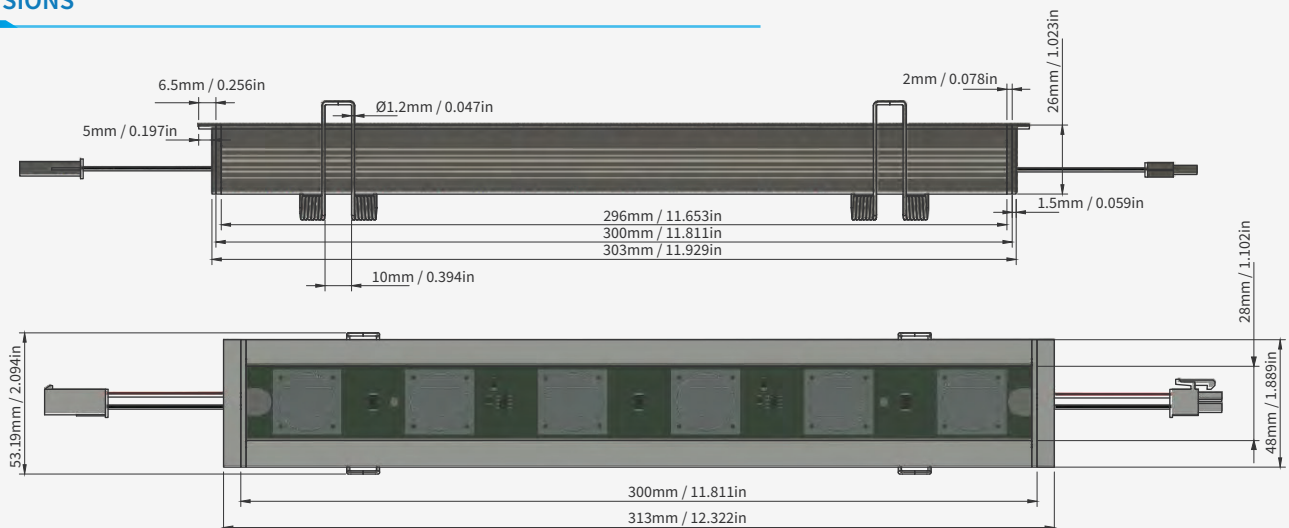

LFG-I-7.2

ORDERING LOGIC

PRODUCT SERIES	TYPE	POWER	COLOR TEMPERATURE	LENGTH	OPTICS	MOUNTING	CONNECTOR	
LFG-R	TSI- TRIM SMALL INDOOR	7.2W - 7.2WATTS	(CT 22)	2200K	12 - 12inch /300mm	06 - 6°x6°	RM - Recessed Mount	AM - AMP CONNECTOR
	TMI*- TRIM MEDIUM INDOOR*		(CT 24)	2400K	24 - 24inch /600mm	10 - 10°x10°		CW - LEAD WIRING
	TLI*- TRIM LARGE INDOOR*		(CT 27)	2700K	36 - 36inch /900mm	15 - 15°x15°		
			(CT 30)	3000K	48 - 48inch /1200mm	25 - 25°x25°		
			(CT 35)	3500K		30 - 30°x30°		
			(CT 40)	4000K		40 - 40°x40°		
			(CT 50)	5000K		60 - 60°x60°		
			(CT 57)	5700K		90 - 90°x90°		
			(CT 60)	6000K		6x40 - 6°x40°		
			(CT 65)	6500K		10x30 - 10°x30°		
			(CT BL)	BLUE		10x45 - 10°x45°		
			(CTRD)	RED		10x70 - 10°x70°		
			(CTGR)	GREEN		12x48 - 12°x48°		
			(CTAM)	AMBER		20x45 - 20°x45°		
						20x65 - 20°x65°		

Sample: LFG-TSI-7.2W-CT22-12-06-RM-AM

NOTE: * contact factory for further details

DIMENSIONS