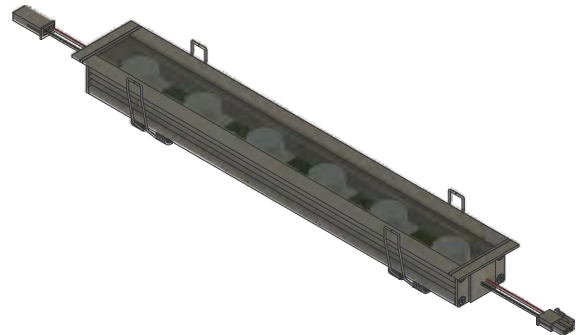

# INDOOR LFG RECESSED SPEC SHEET

LFG-I-04.8

**IP20**  
NON-WATER  
PROOF

**4.8 W**

YYZ LFG-R series linear LED light fixtures are a simple, yet elegant solution for wall washing and grazing applications where crisp, single color light is desired along a wall or ceiling. LFG series is a new improvised version of YYZ Easy Grazer product which has installation in large scale projects worldwide since past several years. The use of elliptical optics ensures smooth lighting across the entire surface with optimal overlap between LEDs, and little spill or throw beyond the illuminated plane.

## FEATURES

OPERATING VOLTAGE	24 V dc
OPERATING TEMPERATURE	-20 °C ~ + 50 °C
LIGHT SOURCE	Top quality surface mount LED with variable drive current
COLOR RANGE	Single Color Operation / Custom Color Operation
BEAM ANGLE	6°x6°, 10°x10°, 15°x15°, 25°x25°, 30°x30°, 40°x40°, 60°x60°, 90°x90° 6°x40°, 10°x30°, 10°x45°, 10°x70°, 12°x48°, 20°x45°, 20°x65°
FIXTURE CONNECTION	AMP Mini-fit connector
AVAILABLE IP RATING	IP-20
MAXIMUM DAISY CHAIN	15ft/4.35m
CRI	80

## ELECTRICAL DATA

LUMEN (5000° K)	510 lm
AMP / FT	200mA/ft
mA / Mtr	660
NO OF LED PER FT	6
TYPE OF LED	Samsung

**6 LEDs /ft**  
LED Quality

**24 V DC**  
Operating Voltage

**4.8W/ft**  
Rated power

LFG Recess

LFG Recess on Ceiling Preview

LFG Recess Side View

LFG Recess Side View on Ceiling