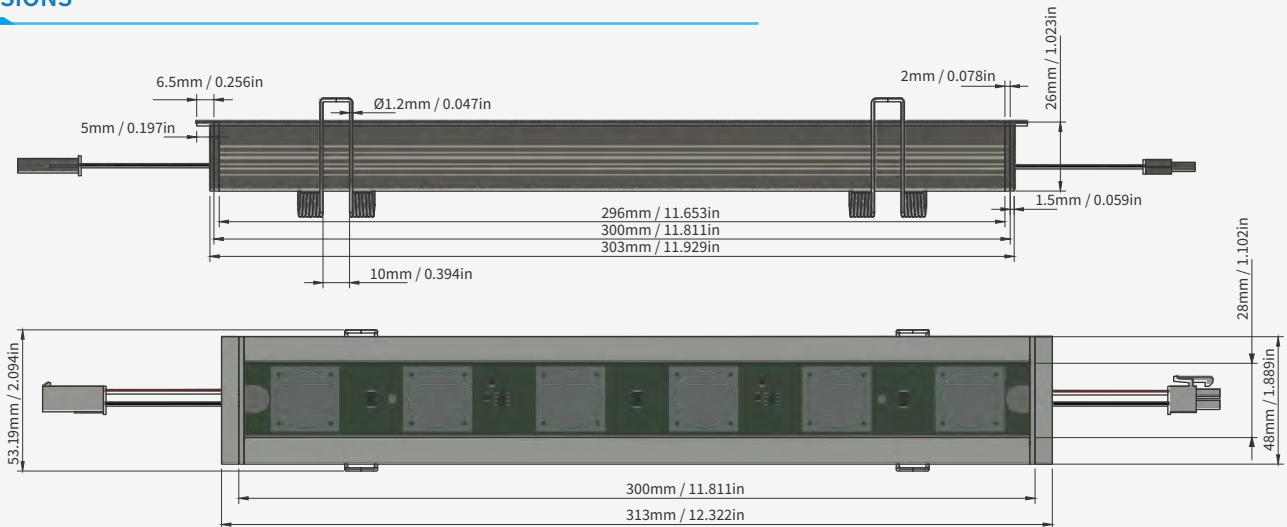

## FEATURES

OPERATING VOLTAGE	24 V dc
OPERATING TEMPERATURE	-20 °C ~ + 50 °C
LIGHT SOURCE	Top quality surface mount LED with variable drive current
COLOR RANGE	Single Color Operation / Custom Color Operation
BEAM ANGLE	6°x6°, 10°x10°, 15°x15°, 25°x25°, 30°x30°, 40°x40°, 60°x60°, 90°x90° 6°x40°, 10°x30°, 10°x45°, 10°x70°, 12°x48°, 20°x45°, 20°x65°
FIXTURE CONNECTION	AMP Mini-fit connector
AVAILABLE IP RATING	IP-20
MAXIMUM DAISY CHAIN	15ft/4.35m
CRI	80

**6 LEDs /ft**  
LED Quality

**24 V DC**  
Operating Voltage

**4.8W/ft**  
Rated power

LFG Recess

LFG Recess on Ceiling Preview

LFG Recess Side View

LFG Recess Side View on Ceiling

## ORDERING LOGIC

PRODUCT SERIES	TYPE	POWER	COLOR TEMPERATURE	LENGTH	OPTICS	MOUNTING	CONNECTOR	
LFG-R	TSI- TRIM SMALL INDOOR	4.8W - 4.8WATTS	(CT 22)	2200K	12 - 12inch /300mm	06 - 6°x6°	RM - Recessed Mount	AM - AMP CONNECTOR
	TMI*- TRIM MEDIUM INDOOR*		(CT 24)	2400K	24 - 24inch /600mm	10 - 10°x10°		CW - LEAD WIRING
	TLI*- TRIM LARGE INDOOR*		(CT 27)	2700K	36 - 36inch /900mm	15 - 15°x15°		
			(CT 30)	3000K	48 - 48inch /1200mm	25 - 25°x25°		
			(CT 35)	3500K		30 - 30°x30°		
			(CT 40)	4000K		40 - 40°x40°		
			(CT 50)	5000K		60 - 60°x60°		
			(CT 57)	5700K		90 - 90°x90°		
			(CT 60)	6000K		6x40 - 6°x40°		
			(CT 65)	6500K		10x30 - 10°x30°		
			(CT BL)	BLUE		10x45 - 10°x45°		
			(CTRD)	RED		10x70 - 10°x70°		
			(CTGR)	GREEN		12x48 - 12°x48°		
			(CTAM)	AMBER		20x45 - 20°x45°		
						20x65 - 20°x65°		

## DIMENSIONS