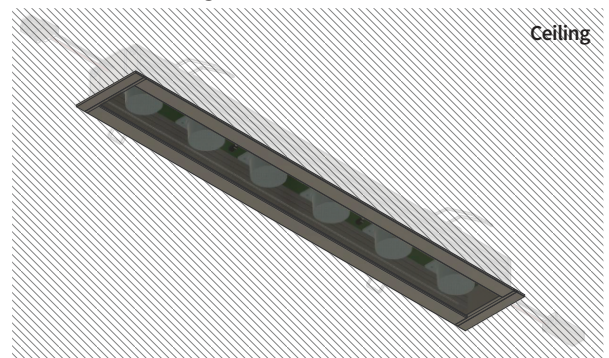

LFG Recess on Ceiling Preview