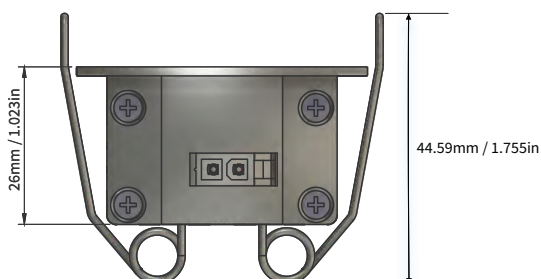

**6 LEDs /ft**  
LED Quality

**24 V DC**  
Operating Voltage

**4.8W/ft**  
Rated power

LFG Recess

LFG Recess on Ceiling Preview

LFG Recess Side View

LFG Recess Side View on Ceiling