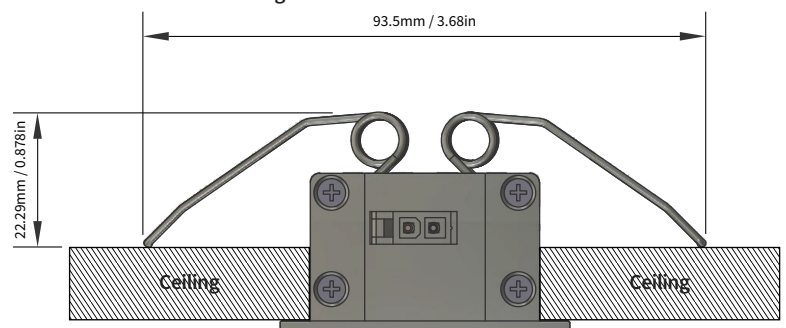

**6 LEDs /ft**  
LED Quality

**24 V DC**  
Operating Voltage

**4.8W/ft**  
Rated power

LFG Recess

LFG Recess on Ceiling Preview

LFG Recess Side View

LFG Recess Side View on Ceiling