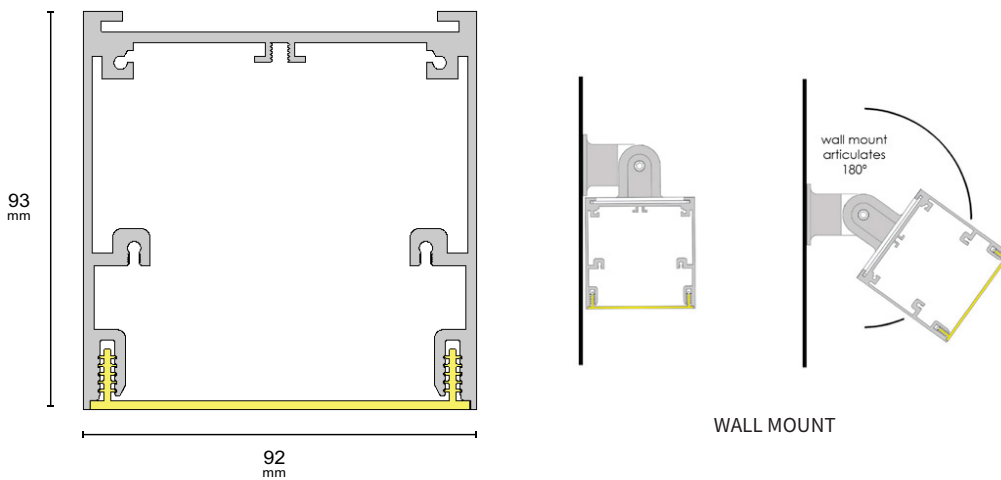

DIMENSIONS

DISTRIBUTION

CNA92 WP

DIRECT LINEAR LAMPING - OPTIONS & PERFORMANCE DATA

OUTPUT OPTIONS	DELIVERED LUMENS* LM/M	WATTS* W/M	EFFICACY* LM/W	CRI OPTIONS	CCT OPTIONS	LENS OPTIONS
MIN #	845	12	70	80 90	2700K 3000K 3500K 4000K 5000K 6500K	DIFF/F
LOW #	1208	13.4	90			
MED #	2355	25	94			
HI #	3891	44.6	87			
MAX #	4355	68.8	63			
TUNE/LOW #^	Tunable White Standard 970 (at 4000K)	14	69	80	2700K-6500K	
TUNE/MED #^	Tunable White High 1374 (at 4000K)	22	62	80	2700K-6500K	
RGBW	Colour-Changing RGB+White N/A (entire system) 285 (white only)	19.2 (entire system) 9 (white only)	N/A (entire system) 32 (white only)	N/A (entire system) 80 (white only)	3000K 4000K	