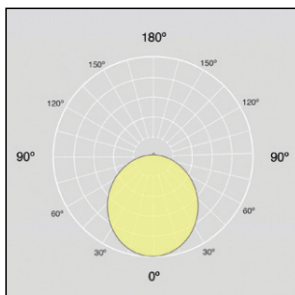

DIMENSIONS

DISTRIBUTION

CNA92 WP

DIRECT LINEAR LAMPING - OPTIONS & PERFORMANCE DATA

OUTPUT OPTIONS	DELIVERED LUMENS* LM/M	WATTS* W/M	EFFICACY* LM/W	CRI OPTIONS	CCT OPTIONS	LENS OPTIONS
MIN #	845	12	70	80 90	2700K 3000K 3500K 4000K 5000K 6500K	DIFF/F
LOW #	1208	13.4	90			
MED #	2355	25	94			
HI #	3891	44.6	87			
MAX #	4355	68.8	63			
TUNE/LOW #^	Tunable White Standard 970 (at 4000K)	14	69	80	2700K-6500K	
TUNE/MED #^	Tunable White High 1374 (at 4000K)	22	62	80	2700K-6500K	
RGBW	Colour-Changing RGB+White N/A (entire system) 285 (white only)	19.2 (entire system) 9 (white only)	N/A (entire system) 32 (white only)	N/A (entire system) 80 (white only)	3000K 4000K	