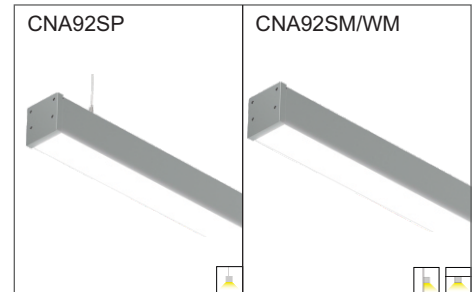

CIANA 92WP SERIES

CNA92 WP

Mono IP65 CE

YYZ Ciana IP65 is suspended or surface mounted luminaire with housing in 100% recyclable, extruded architectural grade T6061 aluminum. This fixture offers wide range of color temperature ranging from 2700K-6500K and is with white satin, semi frosted, prismatic diffuser. These are mainly ideal for areas like corridors, museum, hotels, and other industrial & commercial facilities.

FRAME

CNA92SP : For suspended

CNA92WM : For wall mounted

CNA92SM : For surface mounted

DIRECT LINEAR LAMPING & LENS

OUTPUT	CRI	CCT	LENS
MIN	80	2700K	DIFF / F Diffuse, flush (std)
LOW	90	3000K	
MED		3500K	
HI ^o		4000K	
MAX		5000K	
TUNE /LOW*		6500K	
TUNE / MED*			
RGBW [^]			