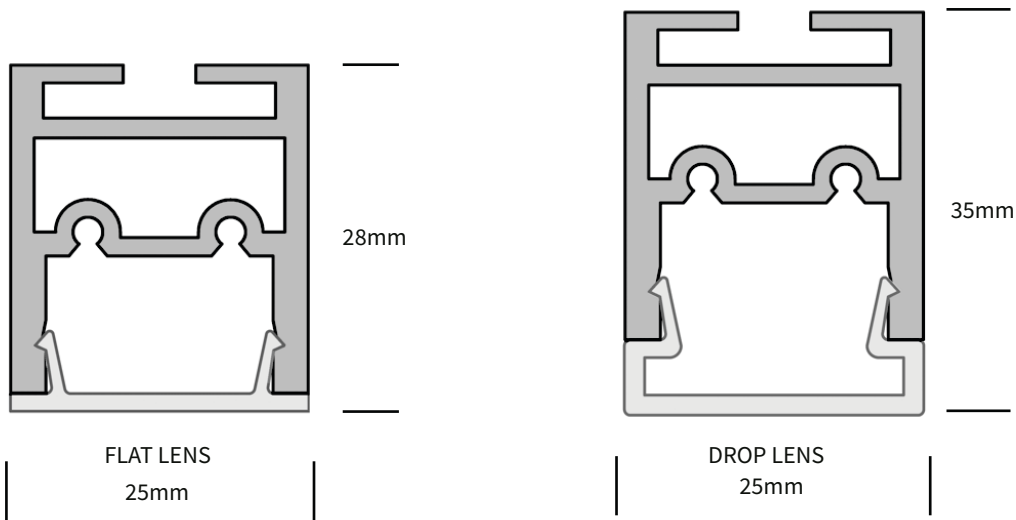

### DIRECT LINEAR LAMPING, LENGTH & LENS

OUTPUT	CRI	CCT	LENGTHS	LENS	LUMEN
MIN-12W/m	80	2700K	0.6m	Drop Lens	MIN-755lm /m
LOW-13.4W/m	90	3000K	1.2m	Flat Lens	LOW-1080lm/m
MED-25W/m		3500K	1.8m		MED-2105lm/m
RGBW		4000K	2.4m		RGBW-255lm (white only)
		5000K	3.0m		
		6500K	3.4m		
			4.5m		
			5.0m		

### DIMENSIONS