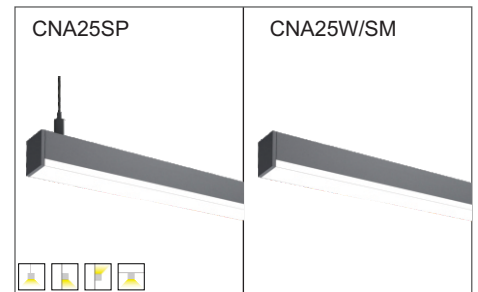

CIANA 25 SERIES

CNA25

Mono IP20 CE

YYZ Ciana IP20 is a compact and streamlined luminaire that provides direct or indirect illumination from a suspended or surface mounted channel. The fixture is available with several LED lamping options including multiple outputs and CCTs, tunable white and colour changing RGB+White. These are mainly ideal for areas like office lighting, conference rooms, commercial and residential interior lighting.

FRAME

- CNA25SP : For suspended
- CNA25W : For wall
- CNA25SM : For surface mounted

DRIVER

- NONDIM - Non-dimmable
- DALI - DALI dimming
- 1-10V - 1-10V dimming

LENS

- FLAT : Flat Lens
- DROP : Drop Lens

FINISH

- AL - Anodised aluminium (standard)
- BK - Black (RAL 9005)
- WH - White (RAL 9010)
- BZ - Bronze
- GO - Gold
- MC - Mirror Chrome
- CH - Charcoal
- BA - Brushed Aluminum
- BV - Brushed Brass Veneer
- RV - Rust Effect Veneer
- RAL/ - Custom RAL color powder coat (ex : #RAL/3003)

DIRECT LINEAR LAMPING, LENGTH & LENS

OUTPUT	CRI	CCT	LENGTHS	LENS	LUMEN
MIN-12W/m	80	2700K	0.6m	Drop Lens	MIN-755lm /m
LOW-13.4W/m	90	3000K	1.2m	Flat Lens	LOW-1080lm/m
MED-25W/m		3500K	1.8m		MED-2105lm/m
RGBW		4000K	2.4m		RGBW-255lm (white only)
		5000K	3.0m		
		6500K	3.4m		
			4.5m		
			5.0m