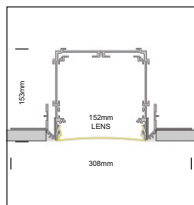

FEATURES

HOUSING	100% Recyclable, extruded architectural grade t6061 aluminium
BEAM ANGLE	120°
MOUNTING	Recessed
OPTIC	Opal frosted, Prismatic lens (Low UGR)
DIMENSIONS	152mm x 153mm, 192mm x 153mm
OPERATION TEMP	-20° C - +50° C
LAMP LIFE	50,000 hrs
AVAILABLE LENGTH	650mm, 1000mm, 1500mm (Can be joined end-to-end)
CONTROL	On/Off, Dali, 0-10V, Dmx

- CREE/SAMSUNG LED Quality
- 240V AC Working Voltage
- 25W/Mtr Rated power

DIMENSION

APR3 (CEILING RECESSED- TRIMLESS)

APR3T (CEILING RECESSED- WITH TRIM)

ORDERING LOGIC

PRODUCT	WATTAGE	CRI	COLOR TEMPERATURE	DRIVER	VOLTAGE	FIXTURE LENGTH	FINISH
APR3	12 - 12W/Mtr	80	(CT27) 2700K	ON-OFF	220-240 VAC	650 - 650mm	AL - Aluminium natural
APR3T	13.4 - 13.4W/Mtr	90	(CT30) 3000K	0-10V			1000 - 1000mm
	14 - 14W/Mtr		(CT35) 3500K	DALI		1500 - 1500mm	WH - White powder coat
	22 - 22W/Mtr		(CT40) 4000K	DMX		XX - CUSTOM	BR - Bronze
	25 - 25W/Mtr		(CT50) 5000K				XX - Custom
	44.6 - 44.6W/Mtr		(CT60) 6000K				
	68.8 - 68.8W/Mtr		(CTXX) Custom				
	RGBW - RGBW						

Sample: APR3 - 12 - 80 - CT27 - ON-OFF - 220 - 650 - AL

APERTURE-3 APR3 & APR3T

STANDARD SHAPES AND SIZES

APR3-Linear Lengths (Trimless)	:	577, 1138, 1699, 2260, 2821, 3382, 3943, 4504, 5065mm
APR3T (With Trim)	:	609, 1170, 1731, 2292, 2853, 3414, 3974, 4536, 5097mm