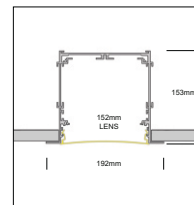

FEATURES

HOUSING	100% Recyclable, extruded architectural grade t6061 aluminium
BEAM ANGLE	120°
MOUNTING	Recessed
OPTIC	Opal frosted, Prismatic lens (Low UGR)
DIMENSIONS	152mm x 153mm, 192mm x 153mm
OPERATION TEMP	-20° C - +50° C
LAMP LIFE	50,000 hrs
AVAILABLE LENGTH	650mm, 1000mm, 1500mm (Can be joined end-to-end)
CONTROL	On/Off, Dali, 0-10V, Dmx

- CREE/SAMSUNG LED Quality
- 240V AC Working Voltage
- 25W/Mtr Rated power

DIMENSION

APR3 (CEILING RECESSED- TRIMLESS)

APR3T (CEILING RECESSED- WITH TRIM)

ORDERING LOGIC

PRODUCT	WATTAGE	CRI	COLOR TEMPERATURE	DRIVER	VOLTAGE	FIXTURE LENGTH	FINISH
APR3	12 - 12W/Mtr	80	(CT27) 2700K	ON-OFF	220-240 VAC	650 - 650mm	AL - Aluminium natural
APR3T	13.4 - 13.4W/Mtr	90	(CT30) 3000K	0-10V			1000 - 1000mm
	14 - 14W/Mtr		(CT35) 3500K	DALI		1500 - 1500mm	WH - White powder coat
	22 - 22W/Mtr		(CT40) 4000K	DMX		XX - CUSTOM	BR - Bronze
	25 - 25W/Mtr		(CT50) 5000K				XX - Custom
	44.6 - 44.6W/Mtr		(CT60) 6000K				
	68.8 - 68.8W/Mtr		(CTXX) Custom				
	RGBW - RGBW						

Sample: APR3 - 12 - 80 - CT27 - ON-OFF - 220 - 650 - AL

APERTURE-3 APR3 & APR3T

STANDARD SHAPES AND SIZES

APR3-Linear Lengths (Trimless)	:	577, 1138, 1699, 2260, 2821, 3382, 3943, 4504, 5065mm
APR3T (With Trim)	:	609, 1170, 1731, 2292, 2853, 3414, 3974, 4536, 5097mm