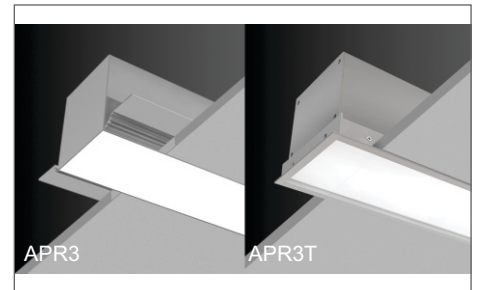

APERTURE-3 APR3 & APR3T

Mono IP20 CE

YYZ Aperture is recessed architectural luminaire with housing in 100% recyclable, extruded architectural grade T6061 aluminum. It is equipped with high power LED light source and optical lens with a wide range of color temperature which provide superior color consistency and high CRI. This IP20 rated luminaire is with standard opal white or microprismatic lens diffuser.

FEATURES

HOUSING	100% Recyclable, extruded architectural grade t6061 aluminium
BEAM ANGLE	120°
MOUNTING	Recessed
OPTIC	Opal frosted, Prismatic lens (Low UGR)
DIMENSIONS	152mm x 153mm, 192mm x 153mm
OPERATION TEMP	-20° C - +50° C
LAMP LIFE	50,000 hrs
AVAILABLE LENGTH	650mm, 1000mm, 1500mm (Can be joined end-to-end)
CONTROL	On/Off, Dali, 0-10V, Dmx