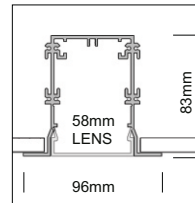

FEATURES

HOUSING	100% Recyclable, extruded architectural grade t6061 aluminium
BEAM ANGLE	120°
MOUNTING	Recessed
OPTIC	Opal frosted, Prismatic lens (Low UGR)
DIMENSIONS	167mm x 83mm, 96mm x 83mm
OPERATION TEMP	-20° C - +50° C
LAMP LIFE	50,000 hrs
AVAILABLE LENGTH	650mm, 1000mm, 1500mm (Can be joined end-to-end)
CONTROL	On/Off, Dali, 0-10V, Dmx

- CREE/SAMSUNG LED Quality
- 240V AC Working Voltage
- 25W/Mtr Rated power

DIMENSION

APR1 (CEILING RECESSED- TRIMLESS)

APR1T (CEILING RECESSED- WITH TRIM)

ORDERING LOGIC

PRODUCT	WATTAGE	CRI	COLOR TEMPERATURE	DRIVER	VOLTAGE	FIXTURE LENGTH	FINISH
APR1	12 - 12W/Mtr	80	(CT27) 2700K	ON-OFF	220-240 VAC	650 - 650mm	AL - Aluminium natural
APR1T	13.4 - 13.4W/Mtr	90	(CT30) 3000K	0-10V	220-240 VAC	1000 - 1000mm	BK - Black powder coat
	14 - 14W/Mtr		(CT35) 3500K	DALI		1500 - 1500mm	WH - White powder coat
	22 - 22W/Mtr		(CT40) 4000K	DMX		XX - CUSTOM	BR - Bronze
	25 - 25W/Mtr		(CT50) 5000K				XX - Custom
	44 - 44W/Mtr		(CT60) 6000K				
	68.8 - 68.8W/Mtr		(CTXX) Custom				
	RGBW - RGBW						

Sample: APR1 - 12 - 80 - CT27 - ON-OFF - 220 - 650 - AL

STANDARD SHAPES AND SIZES

APR1-Linear Lengths (Trimless)	:	567, 1136, 1697, 2258, 2819, 3380, 3941, 4503, 5063mm
APR1T (With Trim)	:	611, 1172, 1733, 2294, 2855, 3416, 3977, 4538, 5099mm
APR1-Square Lengths (Trimless)	:	639x639, 1200x1200, 1761x1761, 2322x2322, 2883x2883, 3444x3444, 4005x4005mm
APR1T Square Lengths (With Trim)	:	677x677, 1238x1238, 1799x1799, 2360x2360, 2921x2921, 3482x3482, 4043x4043mm
APR1-Rectangle Lengths (Trimless)	:	639x1200, 639x1761, 639x2322, 1190x1761, 1190x2322, 1190x2883mm
APR1T Rectangle Lengths (With Trim)	:	677x1238, 677x1799, 677x2360, 1238x1799, 1238x2360, 1238x2921mm
APR1 & APR1T Base Linear Lengths (No end caps)	:	561, 1122, 1683, 2244mm
APR1 (Trimless) 90° Angle (No end caps)	:	600x600mm
APR2T (With trim) 90° Angle (No end caps)	:	619x619mm