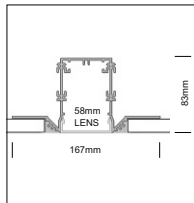

FEATURES

HOUSING	100% Recyclable, extruded architectural grade t6061 aluminium
BEAM ANGLE	120°
MOUNTING	Recessed
OPTIC	Opal frosted, Prismatic lens (Low UGR)
DIMENSIONS	167mm x 83mm, 96mm x 83mm
OPERATION TEMP	-20° C - +50° C
LAMP LIFE	50,000 hrs
AVAILABLE LENGTH	650mm, 1000mm, 1500mm (Can be joined end-to-end)
CONTROL	On/Off, Dali, 0-10V, Dmx

- CREE/SAMSUNG LED Quality
- 240V AC Working Voltage
- 25W/Mtr Rated power

DIMENSION

APR1 (CEILING RECESSED- TRIMLESS)

APR1T (CEILING RECESSED- WITH TRIM)

ORDERING LOGIC

PRODUCT	WATTAGE	CRI	COLOR TEMPERATURE	DRIVER	VOLTAGE	FIXTURE LENGTH	FINISH
APR1	12 - 12W/Mtr	80	(CT27) 2700K	ON-OFF	220-240 VAC	650 - 650mm	AL - Aluminium natural
APR1T	13.4 - 13.4W/Mtr	90	(CT30) 3000K	0-10V	220-240 VAC	1000 - 1000mm	BK - Black powder coat
	14 - 14W/Mtr		(CT35) 3500K	DALI		1500 - 1500mm	WH - White powder coat
	22 - 22W/Mtr		(CT40) 4000K	DMX		XX - CUSTOM	BR - Bronze
	25 - 25W/Mtr		(CT50) 5000K				XX - Custom
	44 - 44W/Mtr		(CT60) 6000K				
	68.8 - 68.8W/Mtr		(CTXX) Custom				
	RGBW - RGBW						

Sample: APR1 - 12 - 80 - CT27 - ON-OFF - 220 - 650 - AL

STANDARD SHAPES AND SIZES

APR1-Linear Lengths (Trimless)	:	567, 1136, 1697, 2258, 2819, 3380, 3941, 4503, 5063mm
APR1T (With Trim)	:	611, 1172, 1733, 2294, 2855, 3416, 3977, 4538, 5099mm
APR1-Square Lengths (Trimless)	:	639x639, 1200x1200, 1761x1761, 2322x2322, 2883x2883, 3444x3444, 4005x4005mm
APR1T Square Lengths (With Trim)	:	677x677, 1238x1238, 1799x1799, 2360x2360, 2921x2921, 3482x3482, 4043x4043mm
APR1-Rectangle Lengths (Trimless)	:	639x1200, 639x1761, 639x2322, 1190x1761, 1190x2322, 1190x2883mm
APR1T Rectangle Lengths (With Trim)	:	677x1238, 677x1799, 677x2360, 1238x1799, 1238x2360, 1238x2921mm
APR1 & APR1T Base Linear Lengths (No end caps)	:	561, 1122, 1683, 2244mm
APR1 (Trimless) 90° Angle (No end caps)	:	600x600mm
APR2T (With trim) 90° Angle (No end caps)	:	619x619mm