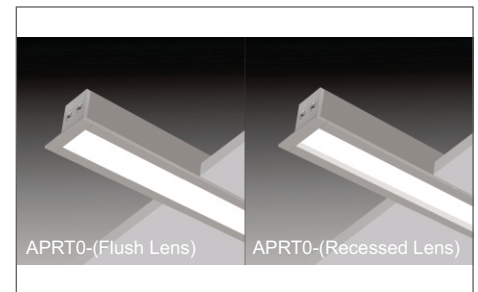

APERTURE RECESSED-0

APRTO

Mono IP20 CE

YYZ Aperture is recessed architectural luminaire with housing in 100% recyclable, extruded architectural grade T6061 aluminum. It is equipped with high power LED light source and optical lens with a wide range of color temperature which provide superior color consistency and high CRI. This IP20 rated luminaire is with standard opal white or microprismatic lens diffuser

FEATURES

HOUSING	100% Recyclable, extruded architectural grade t6061 aluminium
BEAM ANGLE	120°
MOUNTING	Recessed
OPTIC	Opal frosted, Prismatic lens (Low UGR)
DIMENSIONS	44mm x 49mm
OPERATION TEMP	-20° C - +40° C
LAMP LIFE	50,000 hrs
AVAILABLE LENGTH	650mm, 1000mm, 1500mm(Can be joined end-to-end), Custom shapes-minium diameter to 600mm
CONTROL	On/Off, Dali, 0-10V, Dmx

CREE/SAMSUNG
LED Quality

240V AC
Working Voltage

30W/Mtr
Rated power

DIMENSION

APRTO (FLUSH LENS)

APRTO (RECESSED LENS)

ORDERING LOGIC

PRODUCT	WATTAGE	CRI	COLOR TEMPERATURE	DRIVER	LENS	FIXTURE LENGTH	FINISH	
APRTO	30 - 30W/Mtr	80	(CT27)	2700K	ON-OFF	FL - Flush Lens	650 - 650mm	AL - Aluminium natural
		90	(CT30)	3000K	0-10V	RL - Recessed Lens	1000 - 1000mm	BK - Black powder coat
			(CT35)	3500K	DALI	1500 - 1500mm	WH - White powder coat	
			(CT40)	4000K	DMX	CL - Custom Length	BR - Bronze	
			(CT50)	5000K	CS - Custom Shape	XX - Custom		
			(CT60)	6000K				
			(RGBW)	RGBW				
			(CTXX)	Custom				