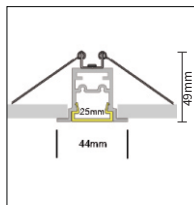

FEATURES

HOUSING	100% Recyclable, extruded architectural grade t6061 aluminium
BEAM ANGLE	120°
MOUNTING	Recessed
OPTIC	Opal frosted, Prismatic lens (Low UGR)
DIMENSIONS	44mm x 49mm
OPERATION TEMP	-20° C - +40° C
LAMP LIFE	50,000 hrs
AVAILABLE LENGTH	650mm, 1000mm, 1500mm(Can be joined end-to-end), Custom shapes-minium diameter to 600mm
CONTROL	On/Off, Dali, 0-10V, Dmx

CREE/SAMSUNG
LED Quality

240V AC
Working Voltage

30W/Mtr
Rated power

DIMENSION

APRTO (FLUSH LENS)

APRTO (RECESSED LENS)

ORDERING LOGIC

PRODUCT	WATTAGE	CRI	COLOR TEMPERATURE	DRIVER	LENS	FIXTURE LENGTH	FINISH	
APRTO	30 - 30W/Mtr	80	(CT27)	2700K	ON-OFF	FL - Flush Lens	650 - 650mm	AL - Aluminium natural
		90	(CT30)	3000K	0-10V	RL - Recessed Lens	1000 - 1000mm	BK - Black powder coat
			(CT35)	3500K	DALI	1500 - 1500mm	WH - White powder coat	
			(CT40)	4000K	DMX	CL - Custom Length	BR - Bronze	
			(CT50)	5000K	CS - Custom Shape	XX - Custom		
			(CT60)	6000K				
			(RGBW)	RGBW				
			(CTXX)	Custom				

Sample: APRTO - 30 - 80 - CT27 - ON-OFF - FL - 650 - AL

STANDARD SHAPES AND SIZES

APRTO-Linear Lengths	:	585, 1146, 1707, 2268, 2837, 3398, 3959, 4520, 5081mm
APRTO-Square Lengths	:	579x617, 1140x1739, 2262x2300, 2823x2861, 3384x3422, 3945x3983mm
	:	585x623, 1146x1184, 1707x1745, 2268x2306, 2889x2867, 3390x3428, 3951x3989mm
APRTO-Rectangle Lengths	:	579x1178, 579x1739, 579x2300, 1140x1739, 1140x2300, 1140x2861mm
	:	585x1184, 585x1745, 585x2306, 1146x1745, 1146x2306, 1146x2867mm
APRTO Base Linear Lengths (No end caps)	:	561, 1122, 1683, 2244mm
APRTO 90° Angle (No end caps)	:	570x589, 573x592mm