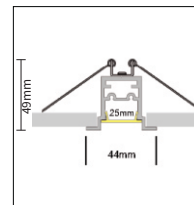

FEATURES

HOUSING	100% Recyclable, extruded architectural grade t6061 aluminium
BEAM ANGLE	120°
MOUNTING	Recessed
OPTIC	Opal frosted, Prismatic lens (Low UGR)
DIMENSIONS	44mm x 49mm
OPERATION TEMP	-20° C - +40° C
LAMP LIFE	50,000 hrs
AVAILABLE LENGTH	650mm, 1000mm, 1500mm(Can be joined end-to-end), Custom shapes-minium diameter to 600mm
CONTROL	On/Off, Dali, 0-10V, Dmx

CREE/SAMSUNG
LED Quality

240V AC
Working Voltage

30W/Mtr
Rated power

DIMENSION

APRTO (FLUSH LENS)

APRTO (RECESSED LENS)

ORDERING LOGIC

PRODUCT	WATTAGE	CRI	COLOR TEMPERATURE	DRIVER	LENS	FIXTURE LENGTH	FINISH	
APRTO	30 - 30W/Mtr	80	(CT27)	2700K	ON-OFF	FL - Flush Lens	650 - 650mm	AL - Aluminium natural
		90	(CT30)	3000K	0-10V	RL - Recessed Lens	1000 - 1000mm	BK - Black powder coat
			(CT35)	3500K	DALI	1500 - 1500mm	WH - White powder coat	
			(CT40)	4000K	DMX	CL - Custom Length	BR - Bronze	
			(CT50)	5000K	CS - Custom Shape	XX - Custom		
			(CT60)	6000K				
			(RGBW)	RGBW				
			(CTXX)	Custom				

Sample: APRTO - 30 - 80 - CT27 - ON-OFF - FL - 650 - AL

STANDARD SHAPES AND SIZES

APRTO-Linear Lengths	:	585, 1146, 1707, 2268, 2837, 3398, 3959, 4520, 5081mm
APRTO-Square Lengths	:	579x617, 1140x1739, 2262x2300, 2823x2861, 3384x3422, 3945x3983mm
	:	585x623, 1146x1184, 1707x1745, 2268x2306, 2889x2867, 3390x3428, 3951x3989mm
APRTO-Rectangle Lengths	:	579x1178, 579x1739, 579x2300, 1140x1739, 1140x2300, 1140x2861mm
	:	585x1184, 585x1745, 585x2306, 1146x1745, 1146x2306, 1146x2867mm
APRTO Base Linear Lengths (No end caps)	:	561, 1122, 1683, 2244mm
APRTO 90° Angle (No end caps)	:	570x589, 573x592mm