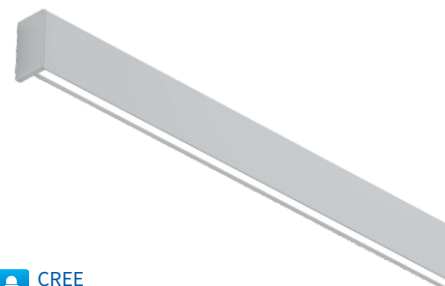

# DIMPLE WALL GRAZE

## DPL WG

YYZ Dimple wall graze is a direct/indirect wall mounted luminaire designed with a minimalist profile make it an elegant solution for wall grazing applications. It is made from 100% recyclable, extruded architectural grade T6061 aluminum. It is available in various lengths, voltages, color temperature, CRI and hence making it ideal for commercial and residential indoor lighting applications.

### FEATURES

HOUSING	100% Recyclable, extruded architectural grade t6061 aluminium
FINISH	Aluminium, Black, White, Ral, Bronze powdercoat
RATED POWER	12/13.4/25W/mtr
BEAM ANGLE	135°
MOUNTING	Wall mounted
OPTIC	Opal diffuser
DIMENSIONS	42 x 75 mm
OPERATION TEMP	-20° C - +50° C
LAMP LIFE	50,000 HRS
AVAILABLE LENGTH	600, 1200, 1800, 2400, 3000, 3400, 4500, 5000mm
CONTROL	0-10V, 1-10V, Dali, Dmx, Non dimmable, Phase dim