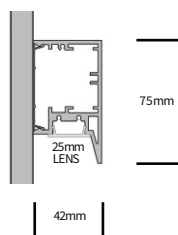

### FEATURES

HOUSING	100% Recyclable, extruded architectural grade t6061 aluminium
FINISH	Aluminium, Black, White, Ral, Bronze powdercoat
RATED POWER	12/13.4/25W/mtr
BEAM ANGLE	135°
MOUNTING	Wall mounted
OPTIC	Opal diffuser
DIMENSIONS	42 x 75 mm
OPERATION TEMP	-20° C - +50° C
LAMP LIFE	50,000 HRS
AVAILABLE LENGTH	600, 1200, 1800, 2400, 3000, 3400, 4500, 5000mm
CONTROL	0-10V, 1-10V, Dali, Dmx, Non dimmable, Phase dim

### DIMENSION