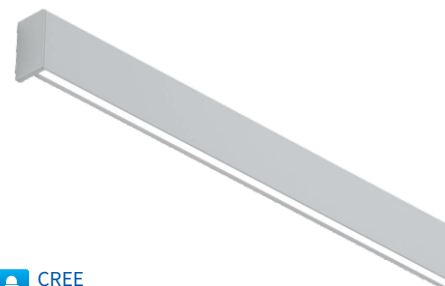

DIMPLE WALL GRAZE

DPL WGDI

YYZ Dimple wall graze is a direct/indirect wall mounted luminaire designed with a minimalist profile make it an elegant solution for wall grazing applications. It is made from 100% recyclable, extruded architectural grade T6061 aluminum. It is available in various lengths, voltages, color temperature, CRI and hence making it ideal for commercial and residential indoor lighting applications.

FEATURES

HOUSING	100% Recyclable, extruded architectural grade t6061 aluminium
FINISH	Aluminium, Black, White, Ral, Bronze powdercoat
WORKING VOLTAGE	24Vdc
RATED POWER	12/13.4/25W/mtr
BEAM ANGLE	135°
MOUNTING	Wall mounted
OPTIC	Opal diffuser
DIMENSIONS	42 x 102 mm
OPERATION TEMP	-20° C - +40° C
LAMP LIFE	50,000 hrs
AVAILABLE LENGTH	600, 1200, 1800, 2400, 3000, 3400, 4500, 5000mm
CONTROL	0-10V, 1-10V, Dali, Dmx, Non dimmable, Phase dim