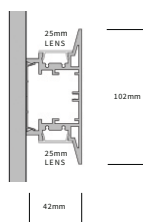

DIMENSION

ORDERING LOGIC

PRODUCT	WATTAGE	COLOR TEMPERATURE	DRIVER	FINISH	LUMEN	OPTIONS
DPL WGDI	12 - 12W/Mtr	(CT27) 2700K	0-10V	AL - Aluminium natural	M - Minium 1548lm/m	EM - 3 Hour Emergency Kit-Remote PIR-A - PIR Absence Detector - remote PIR-P - PIR Presence Detector - remote DPIR - DALI PIR Sensor
	13.4 - 13.4W/Mtr	(CT30) 3000K	1-10V	BK - Black powder coat	ML - Minium Low 1882lm/m	
	25 - 25W/Mtr	(CT35) 3500K	DALI	WH - White powder coat	MM - Minium Medium 2933lm/m	
		(CT40) 4000K	NON DIM	RAL - RAL powder coat	LM - Low Minium 1882lm/m	
		(CT50) 5000K	DMX	BR - Bronze powder coat	L - Low 2216lm/m	
		(CT65) 6500K	PHASE DIM	LME - Low Medium 3267lm/m		
		(CTXX) CUSTOM		MEM - Medium Minium 2933lm/m		
				MEL - Medium Low 3267lm/m		
			ME - Medium 4318lm/m			
			RGBW - RGBW 522lm/m(white only)			

Sample: DPLWGDI - 12 - CT 27 - 0-10V - AL - M - EM